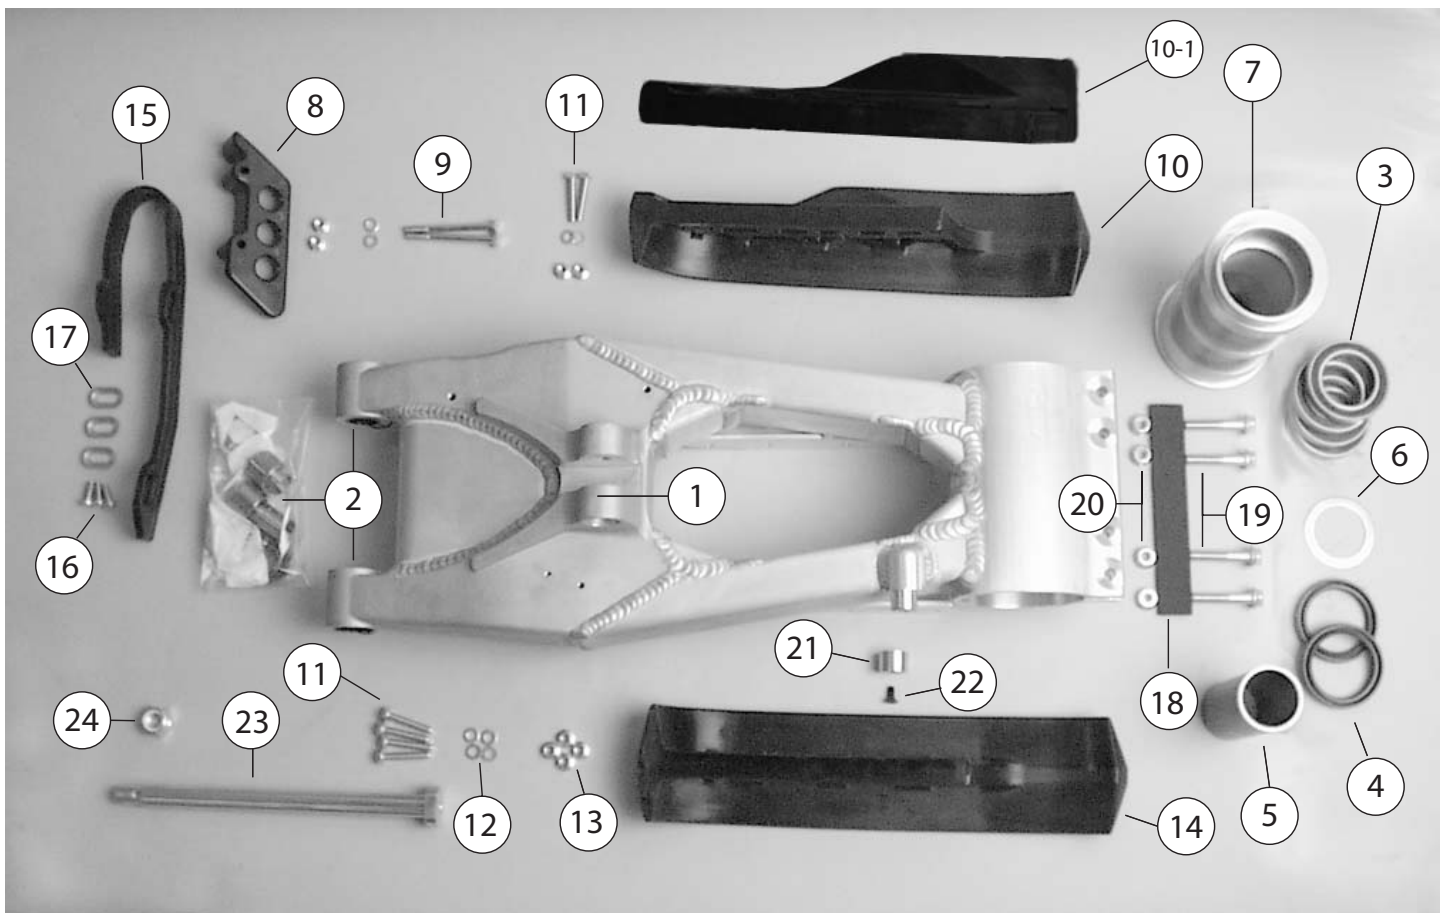

25	1	5000439					WASHER, FLAT, M14	NOT PICTURED.W/PIVOT BOLT NUT
24	1	5000152					NUT, LOCK, M14X1.5	
23	1	5000142-13					SWINGARM PIVOT BOLT	
22	1	6000463					FHCS, M5X8 mm, NYLOK	
21	1	6000460					BUSHING, SWNGARM BK TRQ STOP	
20	4	5001957					NUT, FLANGE,M8	
19	4	5000100					FLANGE-HEAD BOLT, M8X45 mm	
18	1	6000250					SWINGARM ECCENTRIC HSG SEAL	
17	3	5001470					TOP-HAT WASHER, BUFFER	
16	3	5001468					PHILLIPS HD SCREW, M6X16, NYLOK	
15	1	6000605					SWINGARM BUFFER	
14	1	6000138					ROTOR GUARD	
13	8	5000434					NUT, HEX FLANGE, M6	
12	6	5000192					FLAT WASHER,M6	
11	6	6000257					HHCS, M6X35 mm	
10-1	1	6001130		X			CHAIN GUARD	
10	1	6000140					SPROCKET GUARD	
9	2	6000258					HHCS, M6X70 mm	
8	1	6000139					DRIVE CHAIN BLOCK GUIDE	
7	1	6000129					AXLE ECCENTRIC	
6	2	6000461					AXLE PRELOAD NUT WASHER	
5	1	6000136					AXLE ECCENTRIC SPACER TUBE	
4	2	6000012					SEAL, LIP, 48X62X8, mm	
3	4	6000028					BEARING, REAR AXLE ECCENTRIC	
2	1	5000814					SWINGARM BEARING & SEAL KIT	INCLUDED IN 252-6000726
1	1	252-6000726					SWINGARM WELDMENT	
ITEM NO	QTY REQD	DEALER PART NUMBER	MO	SP	BZ	CN	DESCRIPTION	NOTES
SWINGARM PARTS LIST