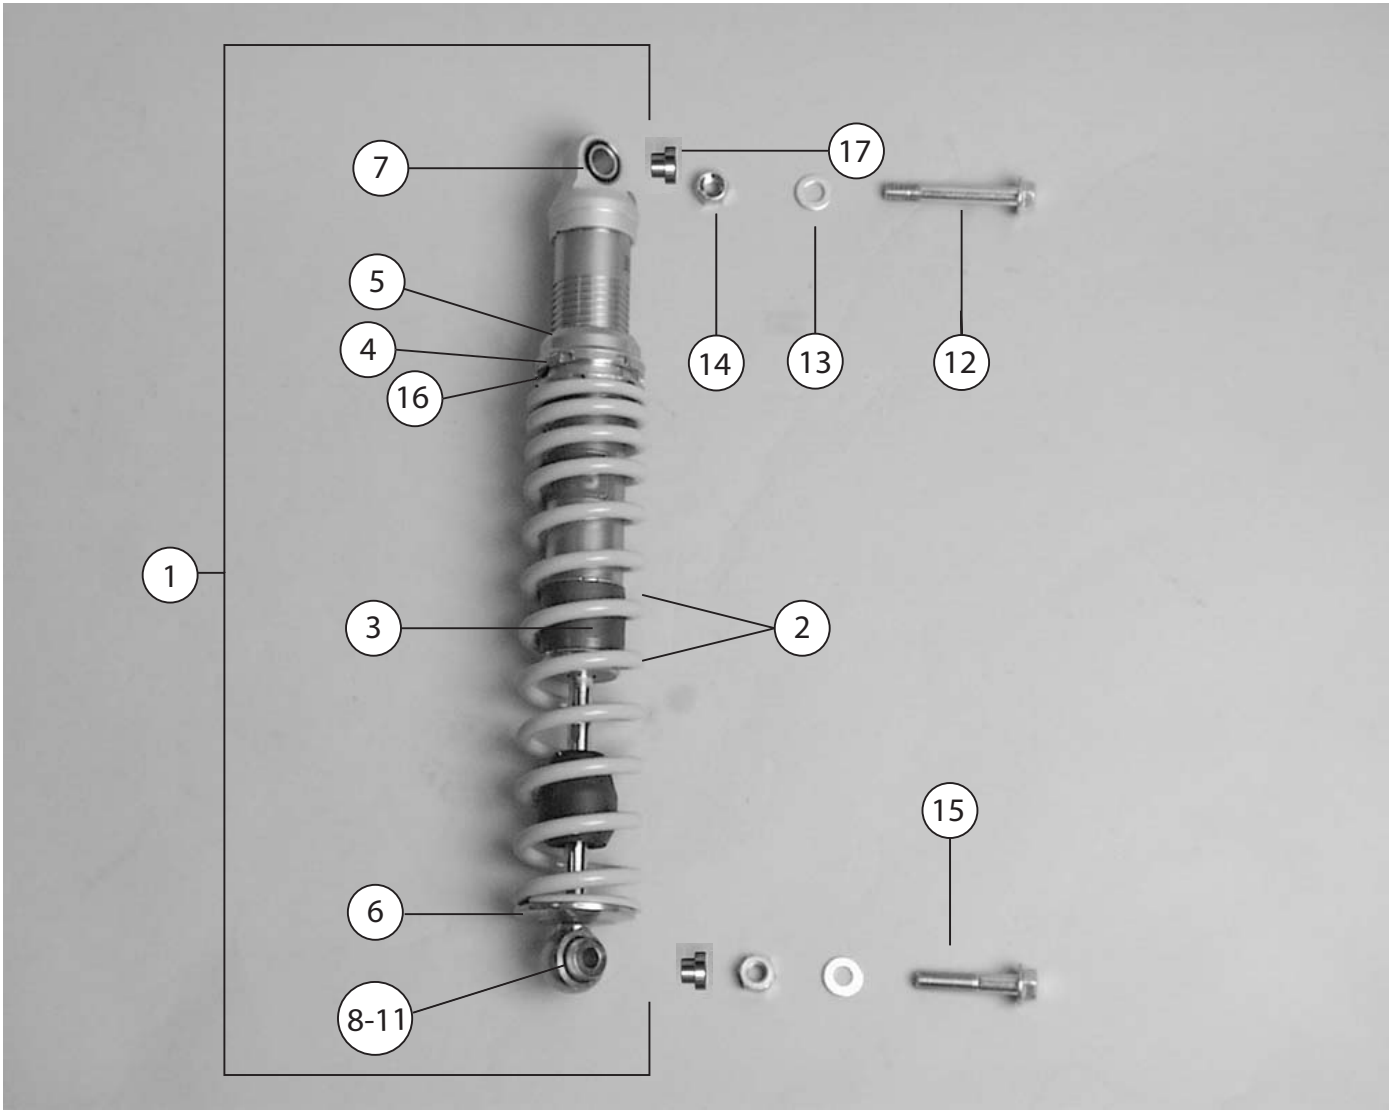

013-6000535					SHOCK SPRING, FRONT	
		013-6000536					SHOCK SPRING, FRONT	
		013-6000537					SHOCK SPRING, FRONT	
ADDITIONAL PARTS								
17	2	013-6000444					SPACER, FRONT SHOCK	
16	1	013-6000615					SHCK SPRNG PRLOAD CAM RING	
15	1	6000272					FHB M10X50 mm	
14	2	5000146					LOCKNUT,M10	
13	2	5000715					FLAT WASHER, M10	
12	1	5000424					FLANGE-HEAD BOLT, M10X70	
11	1	103-5001291					SHOCK MOUNT BEARING	
10	2	103-5001288					SHOCK MOUNT BEARING CIRCLIP	
9	2	103-5001289					SHOCK MOUNT BEARING SEAL	
8	2	103-5001290					SHOCK MOUNT BEARING SPACER	
7	1	013-6000543					UPPER MOUNT BUSHING	
6	1	013-6000538					SHOCK SPRING RETAINER	
5	1	013-6000539					SHOCK SPRING PRELOAD CIRCLIP	
4	1	013-6000540					SHOCK SPRING PRELOAD ADJ	
3	1	013-6000541					SHOCK BODY PROTECTOR	
2	2	013-6000542					SHOCK BODY CIRCLIP	
1-4	2	6001026	X				SHOCK, FRONT	
1-3	2	6001028			X		SHOCK, FRONT	
1-2	2	6000630				X	SHOCK, FRONT	
1	2	6000610		X			SHOCK, FRONT	
ITEM NO	QTY REQD	DEALER PART NUMBER	MO	SP	BZ	CN	DESCRIPTION	NOTES
FRONT SHOCK PARTS LIST