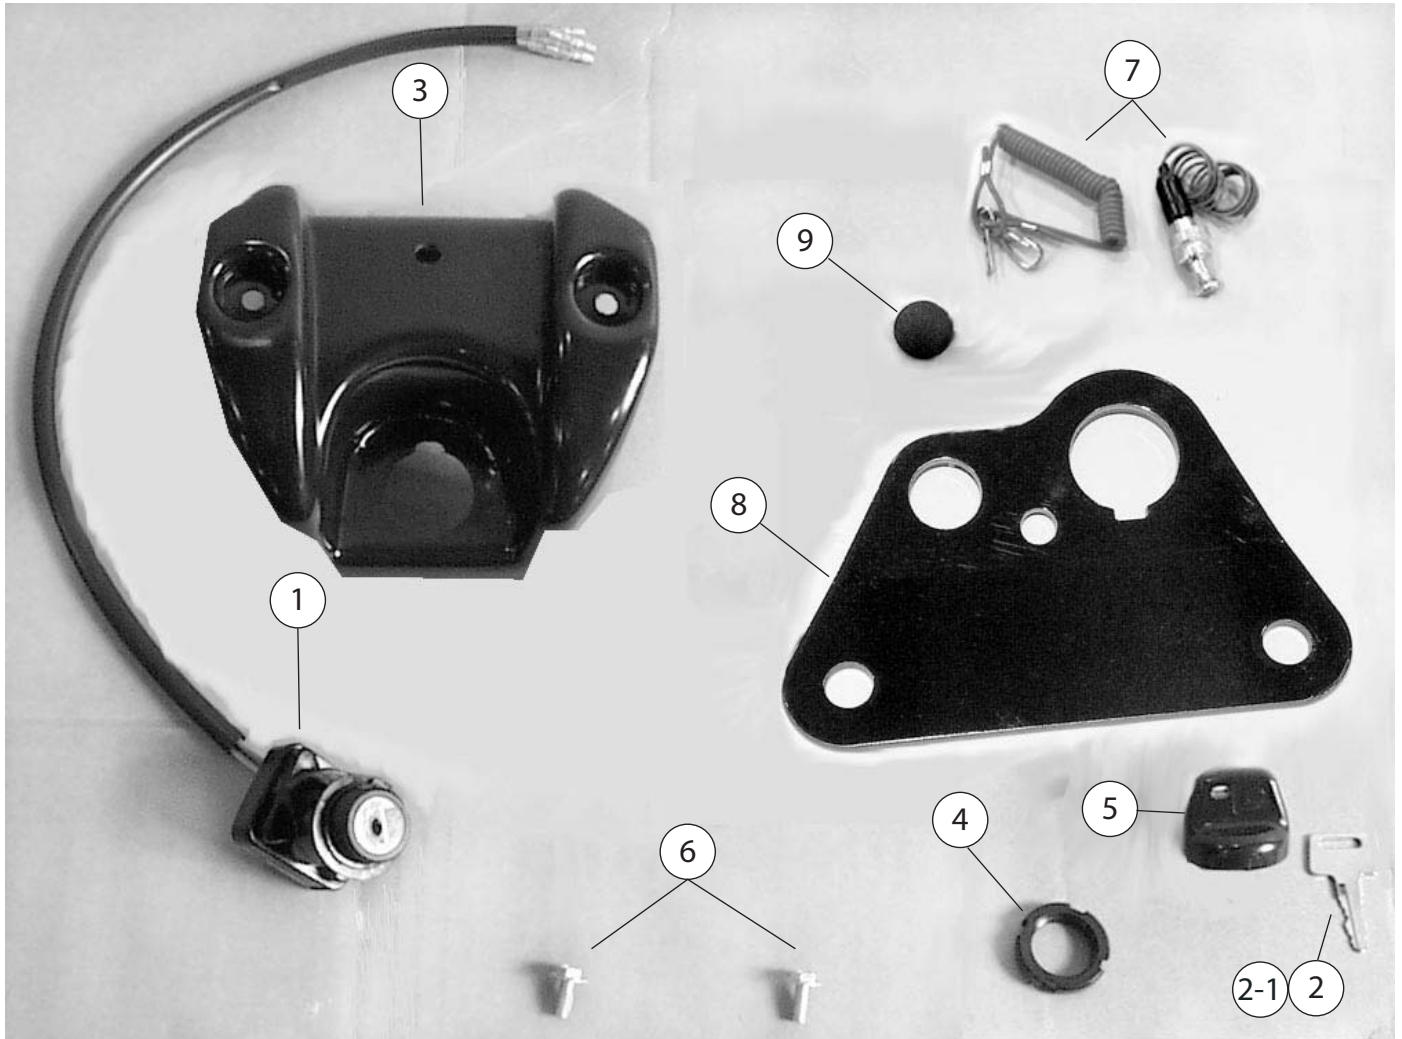

9	1	6000738		X				PLUG, 5/8", PLASTIC	
8	1	6001039	X	X	X			PLATE, IGNITION SWITCH	
7	1	6001038	X			X		KILL SWITCH	
6	2	5000378						FHB, M5X12 mm	
5	1	483-6000521						IGNITION KEY COVER	INCLUDED IN 6000247
4	1	483-6000520						IGNITION SWITCH RING	INCLUDED IN 6000247
3	1	6000592						IGNITION COVER	
2-1	1	483-6000287A						IGNITION KEY, BLANK	USE WITH "A" SERIAL # INCLUDED IN 6000247
2	1	483-6000287B						IGNITION KEY, BLANK	USE WITH "B" SERIAL # INCLUDED IN 6000247
1	1	6000247						IGNITION SWITCH ASSEMBLY	
ITEM NO	QTY REQD	DEALER PART NUMBER	MO	SP	BZ	CN		DESCRIPTION	NOTES
IGNITION PARTS LIST