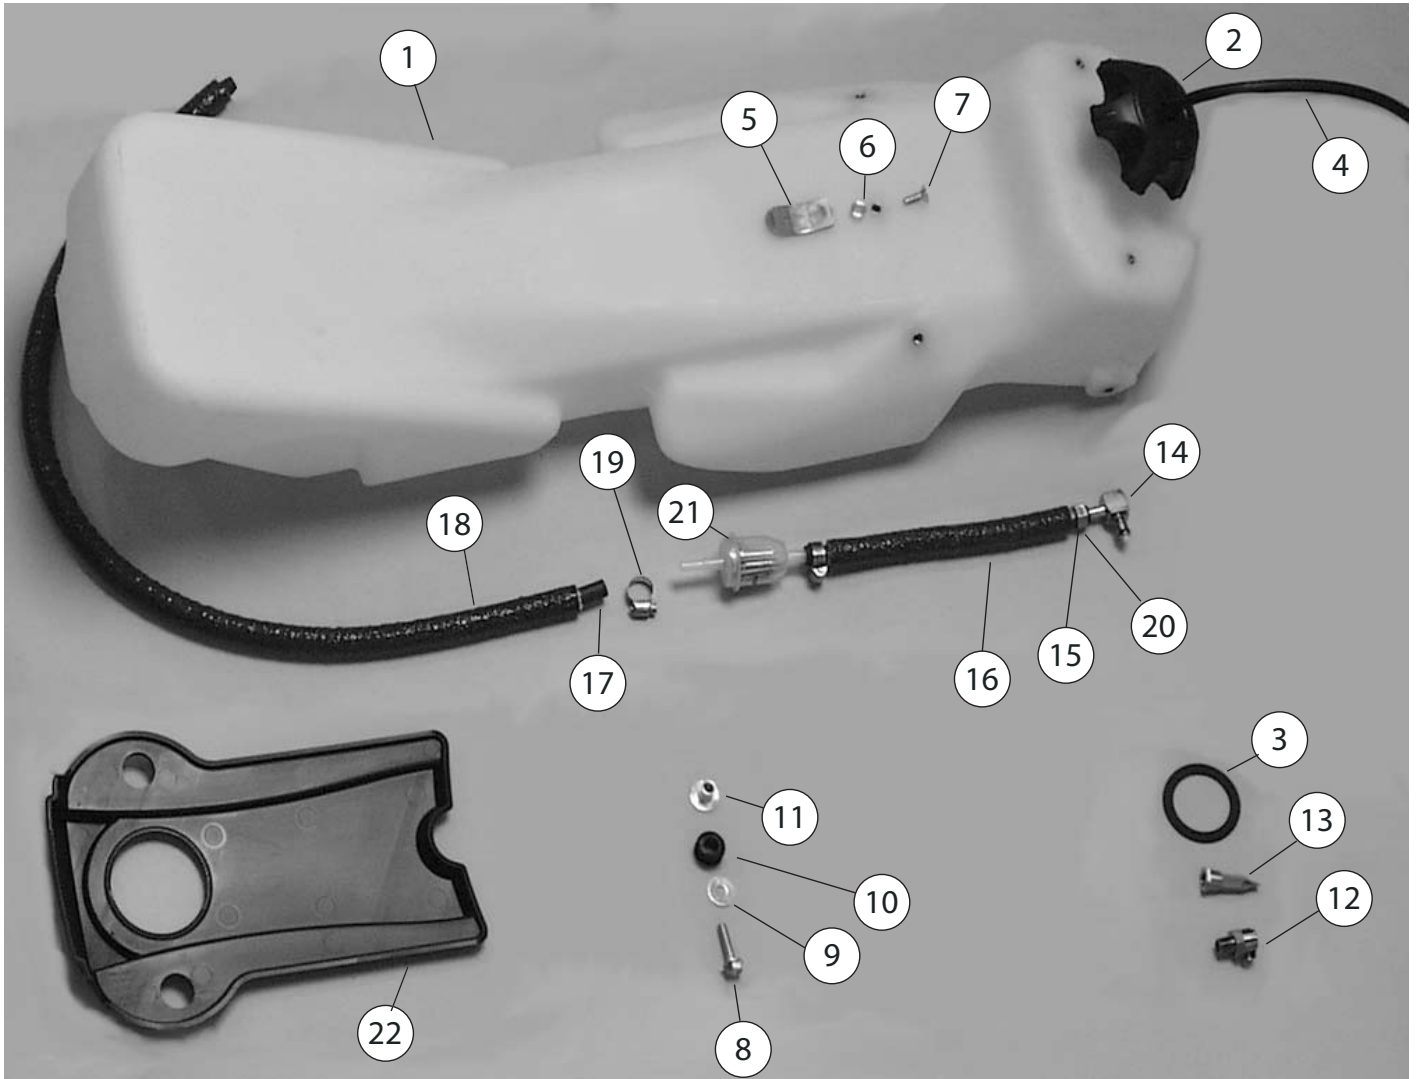

22	1	6000591						AIRBOX LID	
21	1	5000544						FUEL FILTER	
20	1	5001607						OETIKER HOSE CLAMP, 12.3mm	
19	2	5000793						HOSE CLAMP,5.6-16M	
18	1	6000320						HOSE SHEATH,10X697mm	
17	1	6000319						HOSE, FUEL, 727 mm	
16	1	6000476						HOSE SHEATH,10X170 mm	
15	1	6000422						FUEL HOSE,6.4mm ID,265mm	
14	1	5000324						BARBED FUEL FITTING,90 DEG.	
13	1	5001587						FUEL TANK FILTER	
12	2	5000226						FL TNK FMALE QUICK CONNECT	
11	2	5001579						TOP HAT WASHER, FUEL REGULATOR	
10	2	5001578						GROMMET, FUEL REGULATOR	
9	2	5000192						FLAT WASHER, M6	
8	2	5000093						FHB, M6X25 mm, NYLOCK	
7	1	5000137						FHCS,M6X16 mm, ZINC	
6	1	6000446						SPACER, SEAT CATCH	
5	1	6000388						SEAT CATCH	
4	1	5000175						FUEL TANK BREATHER HOSE	
3	1	5000873						FUEL TANK CAP GASKET	
2	1	5000169						FUEL TANK CAP	
1	1	351-6000182						FUEL TANK	
ITEM NO	QTY REQD	DEALER PART NUMBER	MO	SP	BZ	CN	DESCRIPTION		NOTES
FUEL TANK PARTS LIST