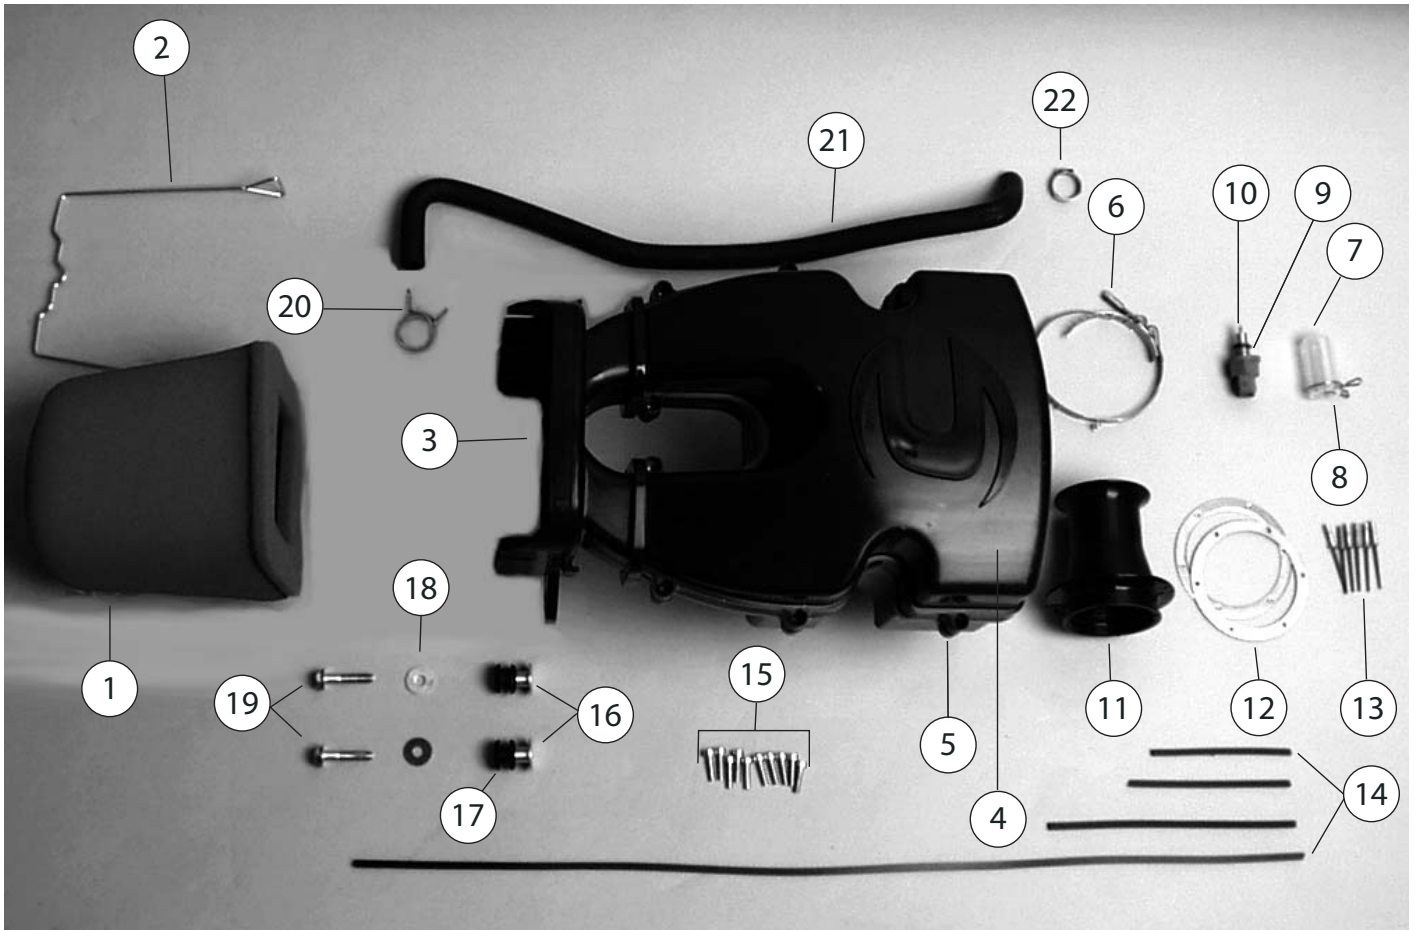

22	1	5000775					OETIKER HOSE CLAMP, 17 mm	
21	1	6000207					HOSE, FRAME TO AIRBOX	
20	1	6000606					HOSE CLAMP, 16 mm	
19	2	5000350					FHB, M6X30 mm, NYLOK	
18	2	5000192					FLAT WASHER, M6	
17	2	5001578					GROMMET	
16	2	5001579					TOP-HAT WASHER	
15	9	6000582					SHCS, FLANGE, M4X16, ZINC	
14-3	1	6000672					AIRBOX GASKET	
14-2	1	6000673					AIRBOX GASKET	
14-1	1	6000674					AIRBOX GASKET	
14	1	6000675					AIRBOX GASKET	
13	6	5001238					RIVET AD45H	
12	2	5001239					INTAKE END RETAINING RING	
11	1	5000989					AIR FUNNEL	
10	1	5000403					AIR TEMPERATURE SENSOR	
9	1	5000487					O-RING, 2-012	
8	1	6000344					AIRBOX DRAIN HOSE CLAMP	
7	1	6000208					HOSE, AIRBOX DRAIN	
6	1	5001149					CLAMP, BAND	
5	1	6000202-03					AIRBOX BASE	
4	1	6000201-04					AIRBOX COVER	
3	1	6000203					AIR FILTER BASE PLATE	
2	1	6000206					AIR FILTER HOLD DOWN CLIP	
1	1	6000205					AIR FILTER	
ITEM NO	QTY REQD	DEALER PART NUMBER	MO	SP	BZ	CN	DESCRIPTION	NOTES
AIRBOX & FILTER PARTS LIST