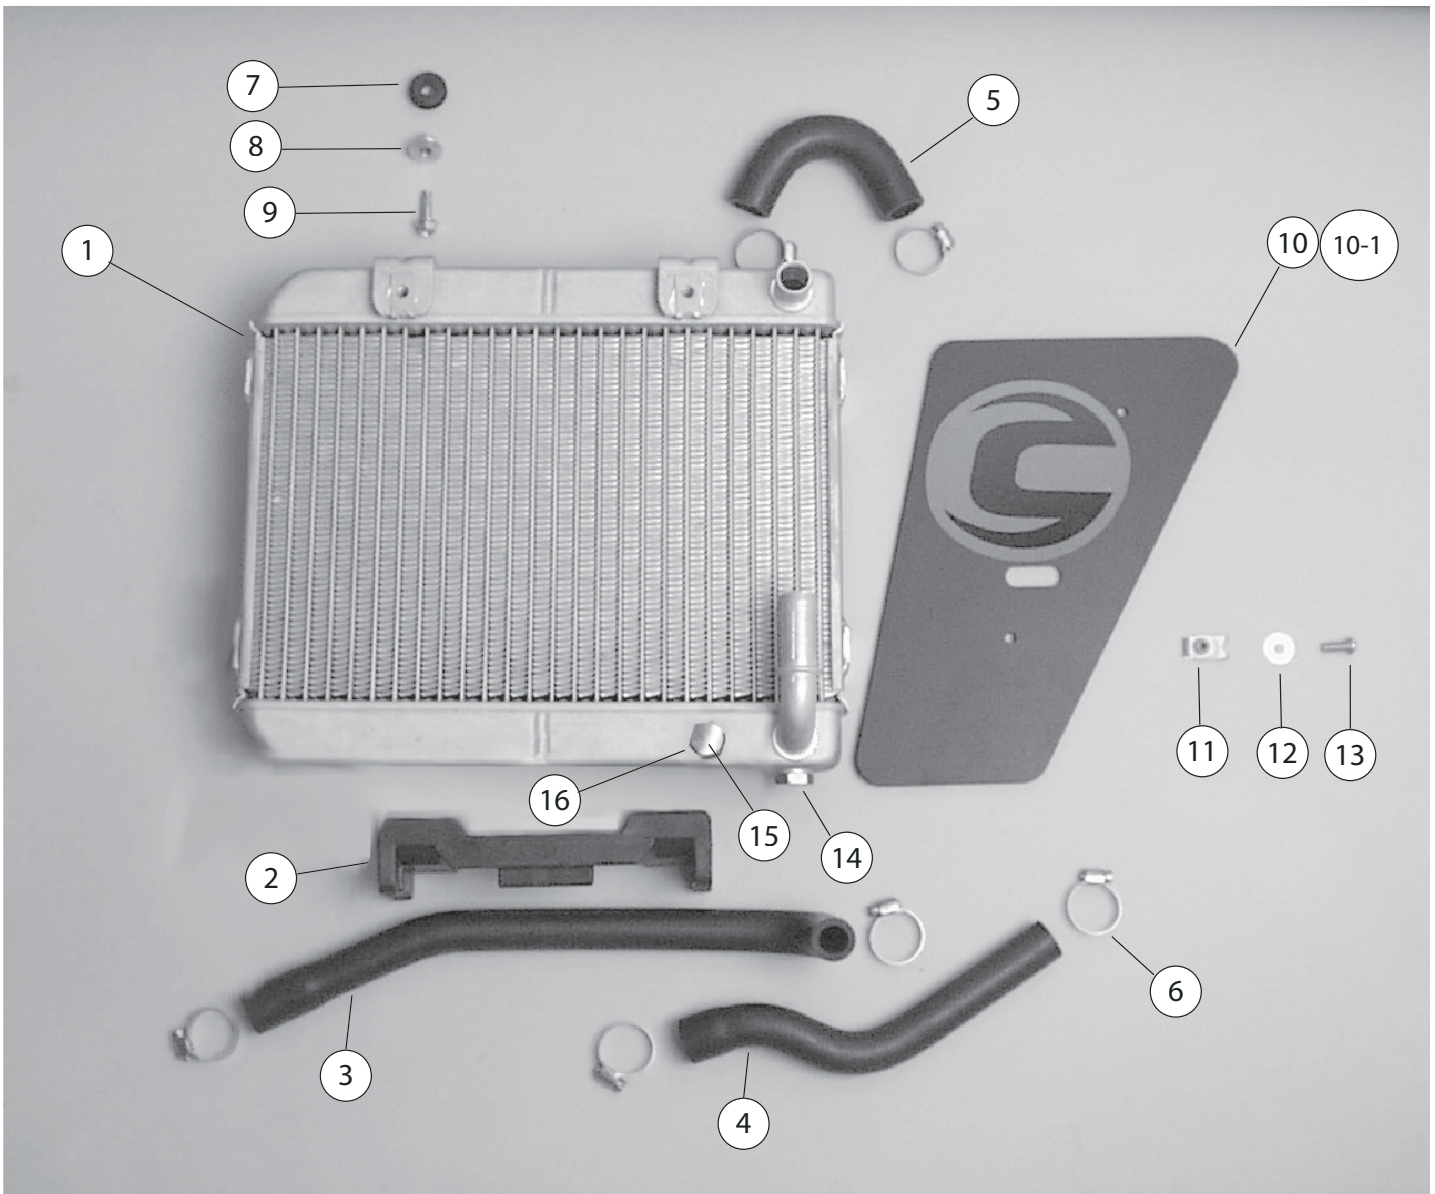

16	1	872-6000691					O-RING,VITON,14X2.0 mm	AS REQUIRED
15	1	403-6000689					RADIATOR SENSOR PLUG	AS REQUIRED
14	1	6000546					RADIATOR, DRAIN PLUG	
13	2	6000462					BHCS, M6X16 mm, ZINC	
12	2	5000192					FLAT WASHER, M6	
11	2	5000323					TINNERMAN CLIP	
10-1	1	6000506					RADIATOR GUARD, LEFT	
10	1	6000505					RADIATOR GUARD,RIGHT	
9	2	5000095					FHB, M6X20, mm, NYLOK	
8	2	5000719-03					TOP-HAT WASHER	
7	2	5000178					GROMMET, 3/8 ID	
6	6	5000543					HOSE CLAMP, 14 - 27 mm	
5	1	6000223					HOSE, COOLANT, RAD TO RES	
4	1	6000222					HOSE, COOLANT, RAD TO OUT CVR	
3	1	6000221					HOSE, COOLANT, RAD TO PUMP	
2	1	6000219					RADIATOR SADDLE	
1	1	6000218					RADIATOR	
ITEM NO	QTY REQD	DEALER PART NUMBER	MO	SP	BZ	CN	DESCRIPTION	NOTES
RADIATOR PARTS LIST