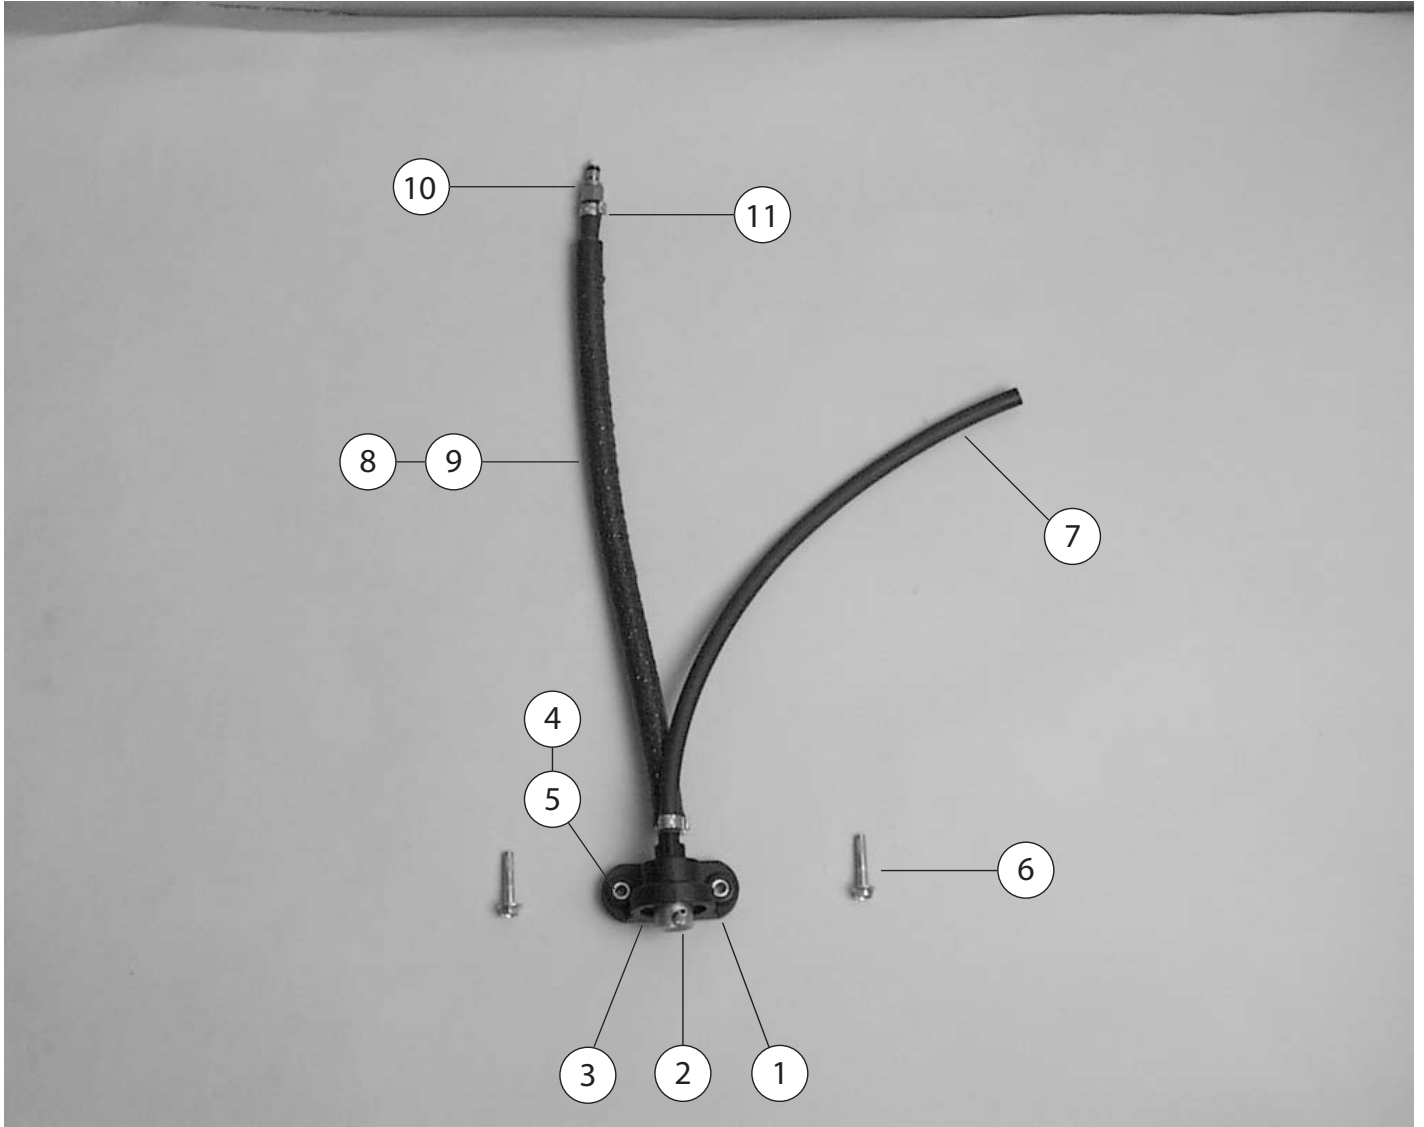

11	3	5001607					OETIKER HOSE CLAMP, 12.3mm	
10	1	5000325					MALE BARBED INLET	
9	1	6000478					HOSE SHEATH, 10X353 mm	TO TANK
8	1	6000480					HOSE, FUEL, 383mm	TO TANK
7	1	6000317					HOSE, FUEL, 350 mm	TO INJECTOR
6	2	5000350					FLANGE-HEAD BOLT, M6X30 - NYLOK	
5	2	5001578					GROMMET, FUEL REGULATOR	
4	2	5001579					TOP HAT WASHER, FUEL REGULATOR	
3	1	5000836					INTERNAL RETAINING RING, 36mm	
2	1	5000395					FUEL PRESSURE REGULATOR	
1	1	5001544					FUEL REGULATOR HOUSING - PLASTIC	
ITEM NO	QTY REQD	DEALER PART NUMBER	MO	SP	BZ	CN	DESCRIPTION	NOTES
FUEL PRESSURE REGULATOR PARTS LIST