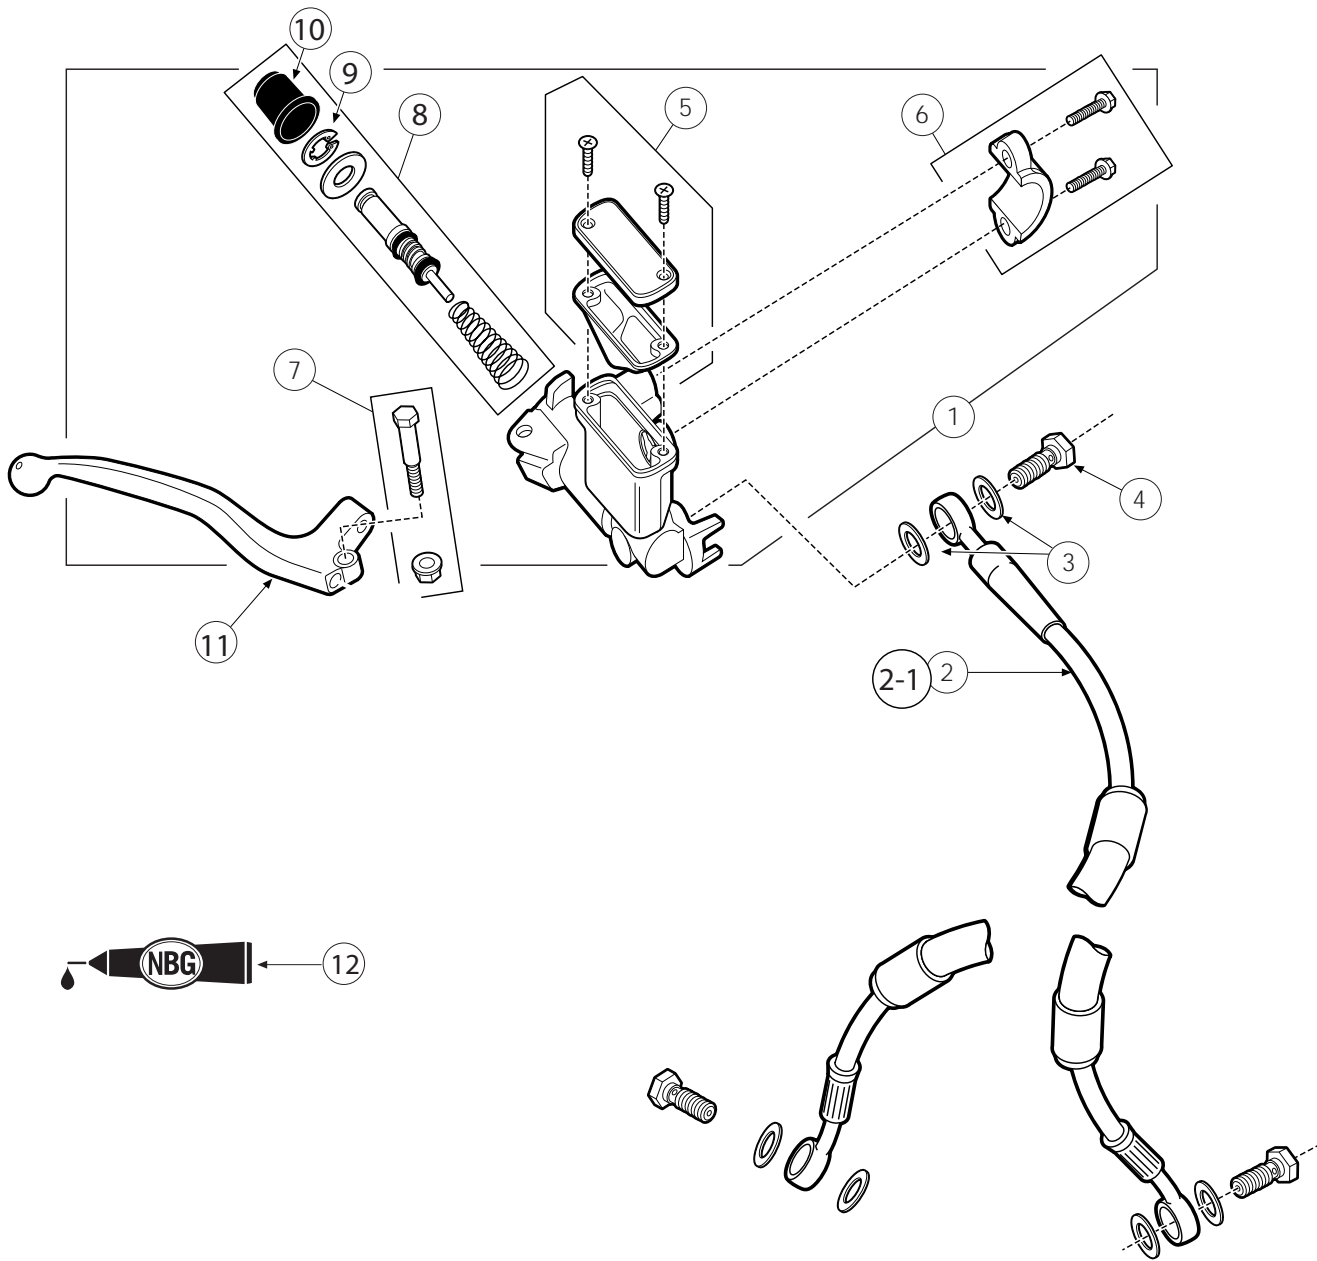

17	1	6000596					BHCS, M10X16 mm	NOT SHOWN
16	1	6000285					CIRCLIP, 4 mm	NOT SHOWN
15	1	6000286					SPRING, BUTTON	NOT SHOWN
14	1	6000169					PARKING BRAKE LATCH	NOT SHOWN
13	1	6000170					PARKING BRAKE BUTTON	NOT SHOWN
12	AR	073-5000268					NISSIN BRAKE GREASE, 2 GRAM	
11	1	073-6000021					FRONT BRAKE LEVER	
10	1	073-6000025					FT BRAKE MSTR CYL BOOT	
9	1	073-5000099					FT BRAKE MSTR CYL CIRCLIP	
8	1	072-6000019					FT BRAKE MSTR CYL PISTON KIT	
7	1	072-6000022					FRONT BRAKE LEVER BOLT KIT	
6	1	072-6000024					FT BRAKE MSTR CYL CLAMP KIT	
5	1	072-6000020					FT BRAKE MASTER CYL CAP KIT	
4	3	6000242					BOLT, BANJO, M10X22 mm	
3	6	5001549					WASHER, CRUSH, ALUMINUM	
2-1	1	6001042	X				BRAKE LINE, FRONT	
2	1	6000162		X	X	X	BRAKE LINE, FRONT	
1	1	6000000					FRONT BRAKE MASTER CYL ASSY	
ITEM NO	QTY REQD	DEALER PART NUMBER	MO	SP	BZ	CN	DESCRIPTION	NOTES
FRONT BRAKE MASTER CYLINDER ASSY PARTS LIST