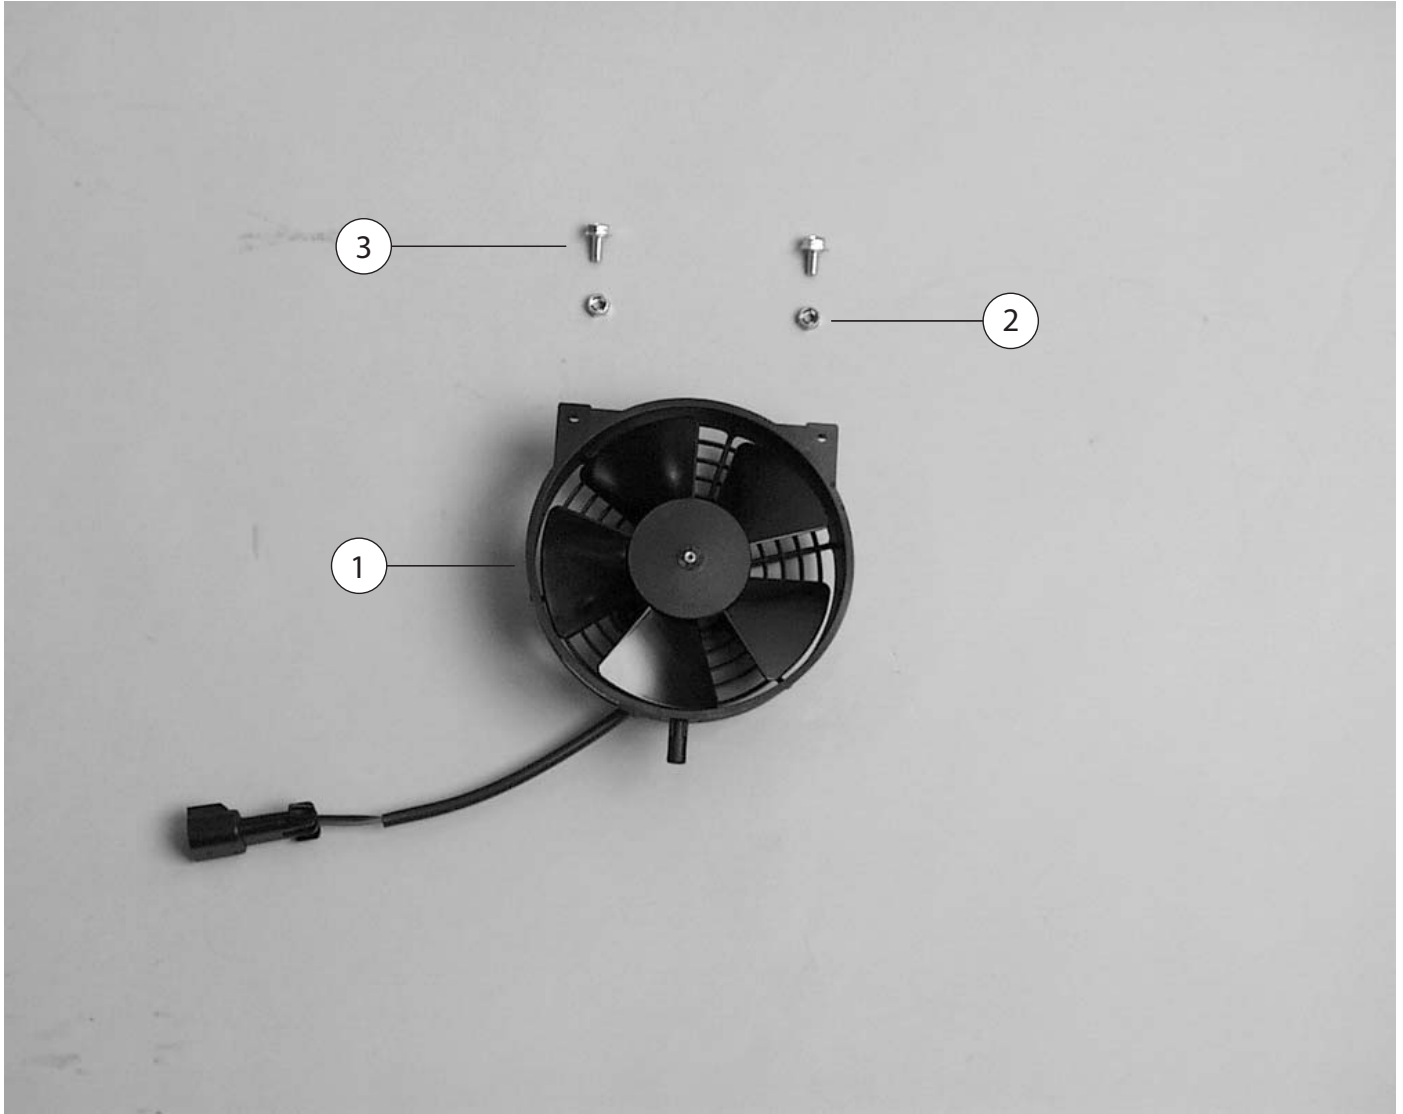

3	2	5001184					FHB, M6X12 mm, NYLOK	
2	2	6000314					NUT, LOCK, M6	
1	1	6000311					RADIATOR FAN	
ITEM NO	QTY REQD	DEALER PART NUMBER	MO	SP	BZ	CN	DESCRIPTION	NOTES
							RADIATOR FAN PARTS LIST