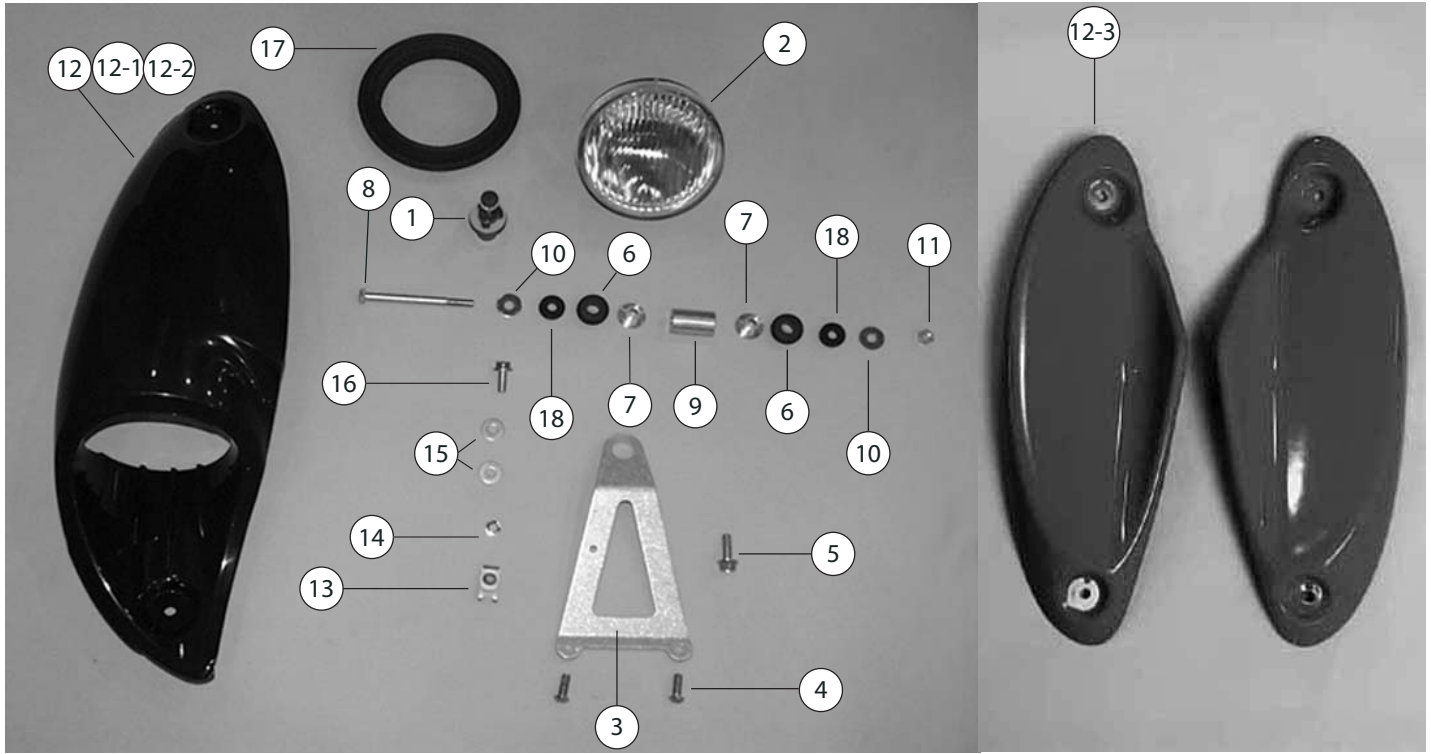

18	2	5001543					WASHER,NYLON	
17	1	6000600					HEADLIGHT SEAL	
16	2	6000462					BHCS, M6X16 mm, ZINC, NYLOCK	
15	4	6000512					WASHER, 6.4X15.9X.76, SS	
14	2	6000466					RETAINER, STAR	
13	2	5000323					TINNERMAN CLIP	
12-3	1	6001052	X				HEADLIGHT CVR, RED, BLIND, SET	
12-2	1	6001022		X			HEADLIGHT COVER, YEL, SET	
12-1	1	6001046	X		X		HEADLIGHT COVER, RED, SET	
12	1	6000191				X	HEADLIGHT COVER SET, BLACK	
11	1	6000314					HEX LOCK NUT, M6	
10	2	5000192					WASHER	
9	1	6000172-03					HEADLIGHT PIVOT SPACER	
8	2	6000598					HHCS, M6X75 mm	
7	2	5000719-03					TOP HAT WASHER	
6	2	5000178					GROMMET	
5	1	5000095					FLANGE-HEAD BOLT, M6X20	THROUGH FENDER BRACE
4	2	5001013					FLANGE-HEAD BOLT, M6X16	
3	1	6000173					HEADLIGHT MOUNTING BRACKET	
2	1	6000171					HEADLIGHT ASSEMBLY	
1	1	453-6000489					BULB, HEADLIGHT, 12V 37.5W	INCLUDED IN 452-6000171
ITEM NO	QTY REQD	DEALER PART NUMBER	MO	SP	BZ	CN	DESCRIPTION	NOTES
HEADLIGHT PARTS LIST