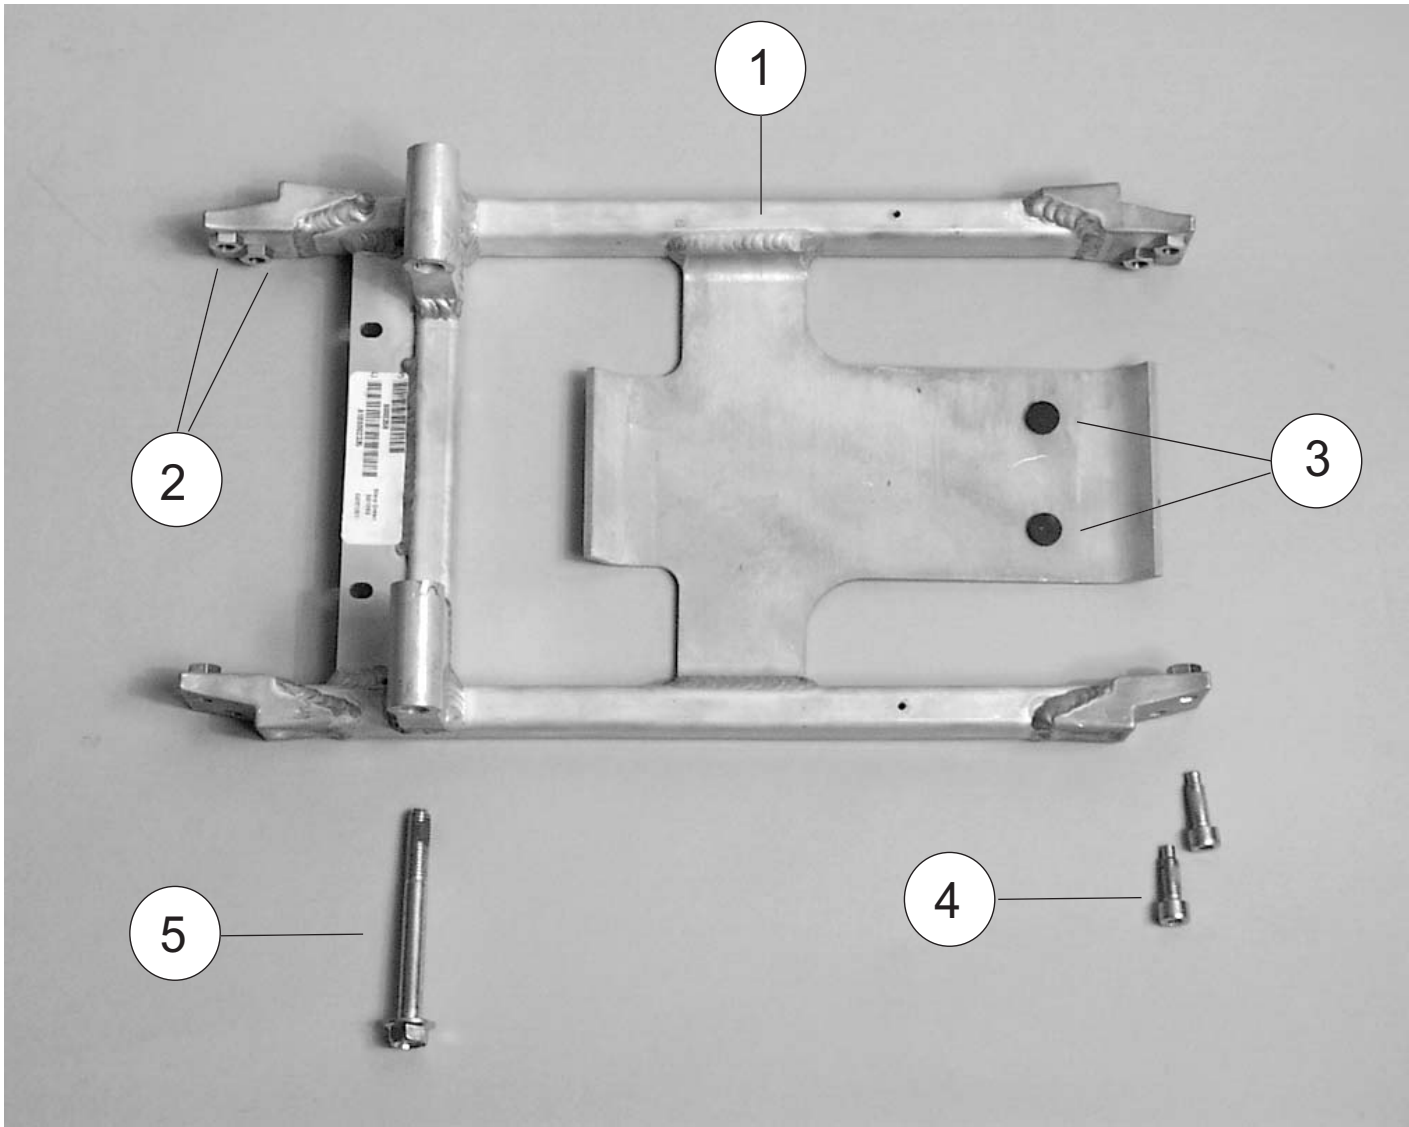

5	2	5000527						FHB, M10X90 mm, NYLOCK	
4	8	6000391						SHCS M8X30 mm, SS	
3	2	6000424						GROMMET, 9/16 X 5/16	INCLUDED IN 201-6000659
2	8	5000190						THREADED INSERT, M8	INCLUDED IN 201-6000659
1	1	201-6000659						ENGINE RAIL WELDMENT	
ITEM NO	QTY REQD	DEALER PART NUMBER	MO	SP	BZ	CN	DESCRIPTION		NOTES
ENGINE RAILS PARTS LIST