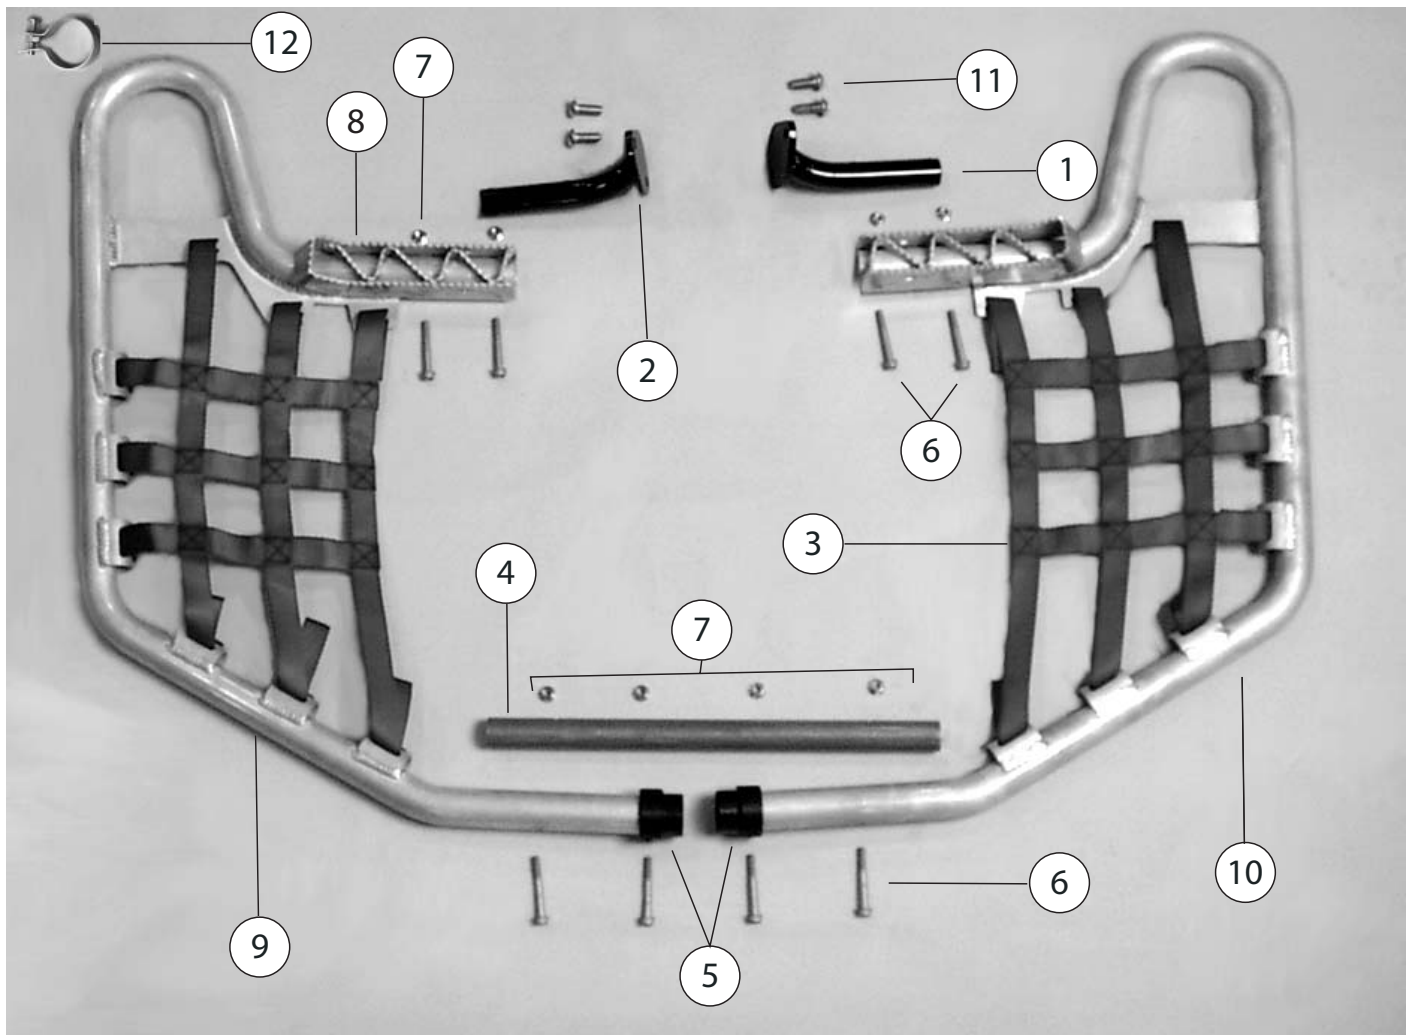

12	1	6001107					BANDCLAMP, 31.75 mm	
11	2	5001264					BHCS,M10X25,NYLKZNC	
10	1	6001062					NERF BAR WELDMENT, L	
9	1	6001065					NERF BAR WELDMENT, R	
8	2	6001073					INTEGRATED FOOTPEG	
7	10	5000434					NUT, FLANGE,M6	
6	8	6001108					FSHCS, M6X50 mm	
5	2	6001070					BUSHING,NERF BAR	
4	1	6001069					NERF BAR CENTER TUBE	
3	2	6001071					NERF BAR NETTING	
2	1	6001058					FOOTPEG SUPPORT, RIGHT	
1	1	6001056					FOOTPEG SUPPORT, LEFT	
ITEM NO	QTY REQD	DEALER PART NUMBER	MO	SP	BZ	CN	DESCRIPTION	NOTES
NERF BAR PARTS LIST