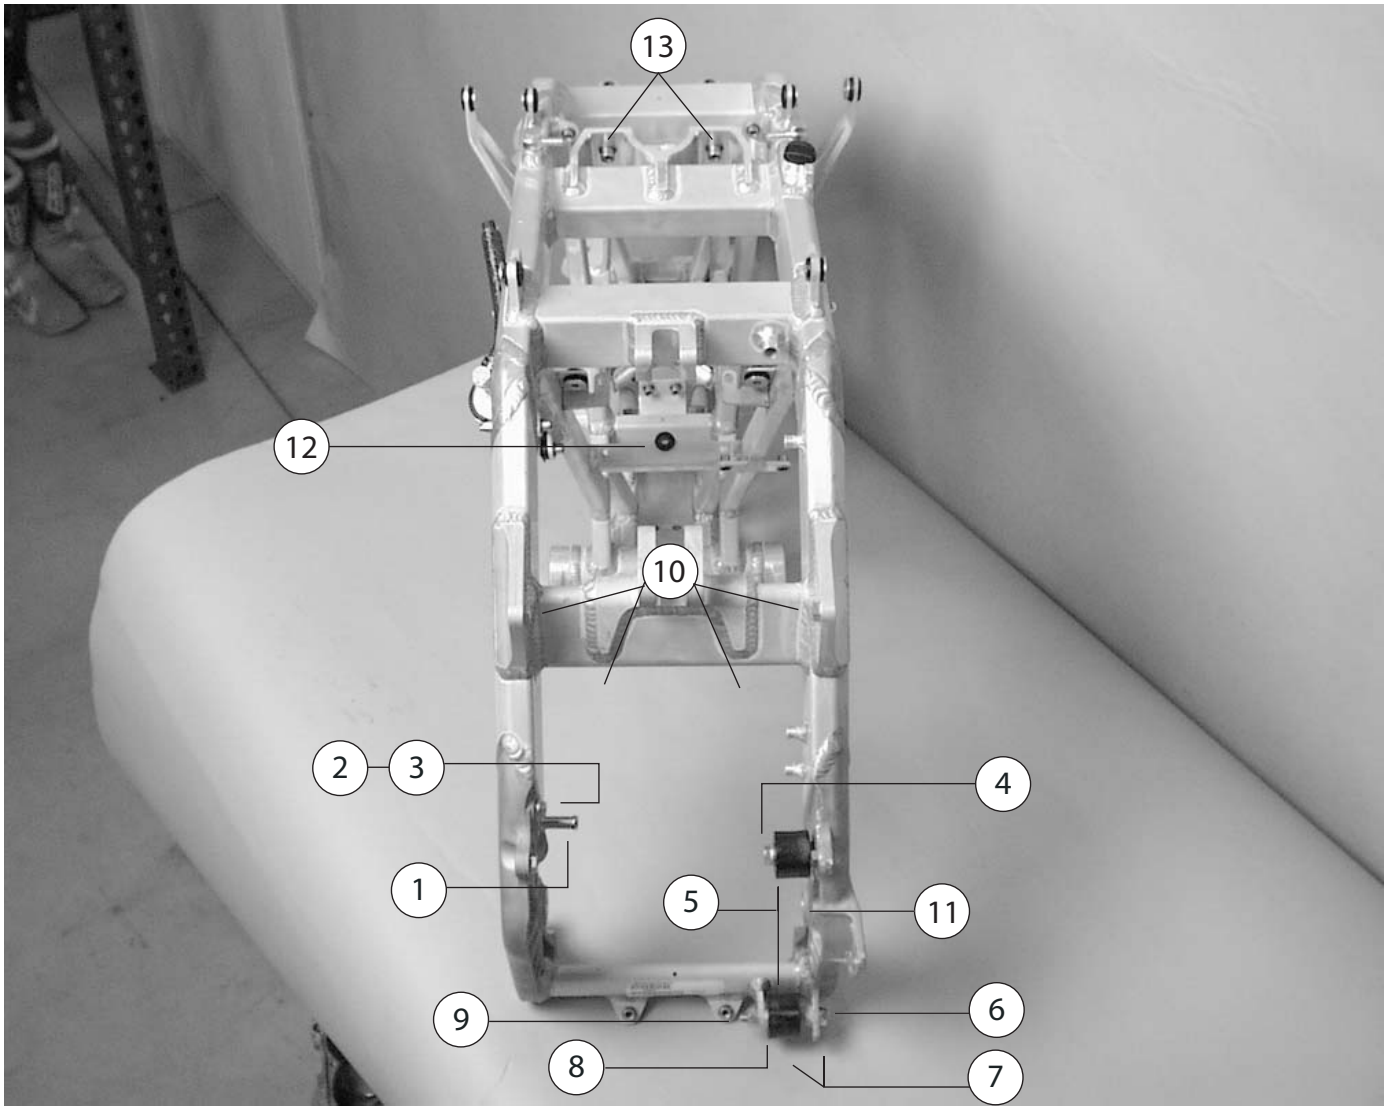

17	2	5000140					LOCKNUT, M8	NOT PICTURED, STRUT NUT
16	2	5000713					FLAT WASHER, M8	NOT PICTURED, STRUT WASHER
15	2	6000412					FHCS, M8X55 mm	NOT PICTURED, STRUT BOLT
14	1	6000041					REAR SHOCK STRUT	NOT PICTURED
13	2	6000251					RIVNUT, M8	
12	1	6000313					GROMMET, 5/16 ID	
11	1	5001593					THREADED INSERT, M8	INCLUDED IN 201-6000656
10	4	5000190					THREADED INSERT, M8	INCLUDED IN 201-6000656
9	1	5000140					LOCKNUT, M8	
8	1	5001374					CHAIN ROLLER SPACER	
7	2	5000713					FLAT WASHER, M8	
6	1	5001629					HHCS, M8X65 ZINC	
5	2	5000524					DRIVE CHAIN ROLLER	
4	1	5000863					FLANGE-HEAD BOLT, M8X40 - NYLOK	
3	1	5001184					FHB, M6X12 mm, NYLOK	
2	1	5000828					O-RING, 016	
1	1	5000233-E					ENGINE OIL FITTING	
ITEM NO	QTY REQD	DEALER PART NUMBER	MO	SP	BZ	CN	DESCRIPTION	NOTES
MAINFRAME, REAR PARTS LIST