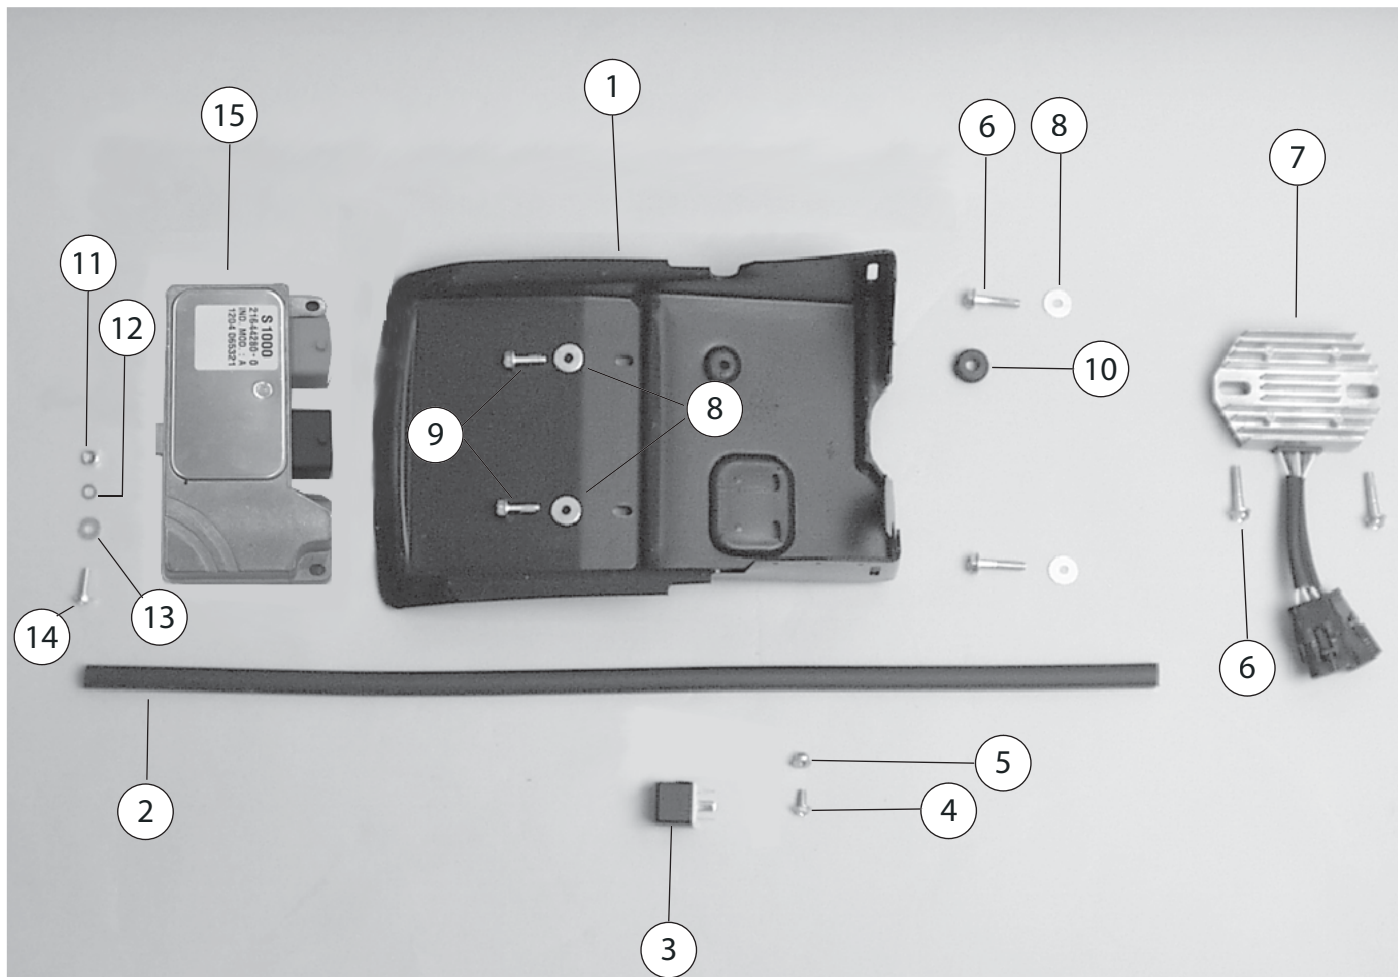

15	1	472-5001951					ELECTRONIC CONTROL MODULE	
14	2	5001944					HEX CAP SCREW, M5X20 mm	
13	2	5001584					WASHER, M5	BETWEEN ECU & TRAY
12	2	5001561					WASHER, M5	
11	2	5001562					LOCKNUT, M5	
10	1	5000178					GROMMET, 3/8 ID	
9	4	6000504					FHB, M6X20 mm, NYLOK	
8	4	5000192					FLAT WASHER, M6	
7	1	6000350					VOLTAGE RECTIFIER/REGULATOR	
6	2	5000350					FHB, M6X30 mm, NYLOK	
5	1	5000570					NUT, HEX FLANGE, M5	HARNESS TO TRAY
4	1	5000378					FHB, M5X12 mm, NYLOK	HARNESS TO TRAY
3	1	5000411					MAIN POWER RELAY	
2	1	6000465-03					SEAL, ELECTRONICS TRAY	
1	1	6000583					BAFFLED ELECTRONICS TRAY	
ITEM NO	QTY REQD	DEALER PART NUMBER	MO	SP	BZ	CN	DESCRIPTION	NOTES

ELECTRICAL PARTS LIST