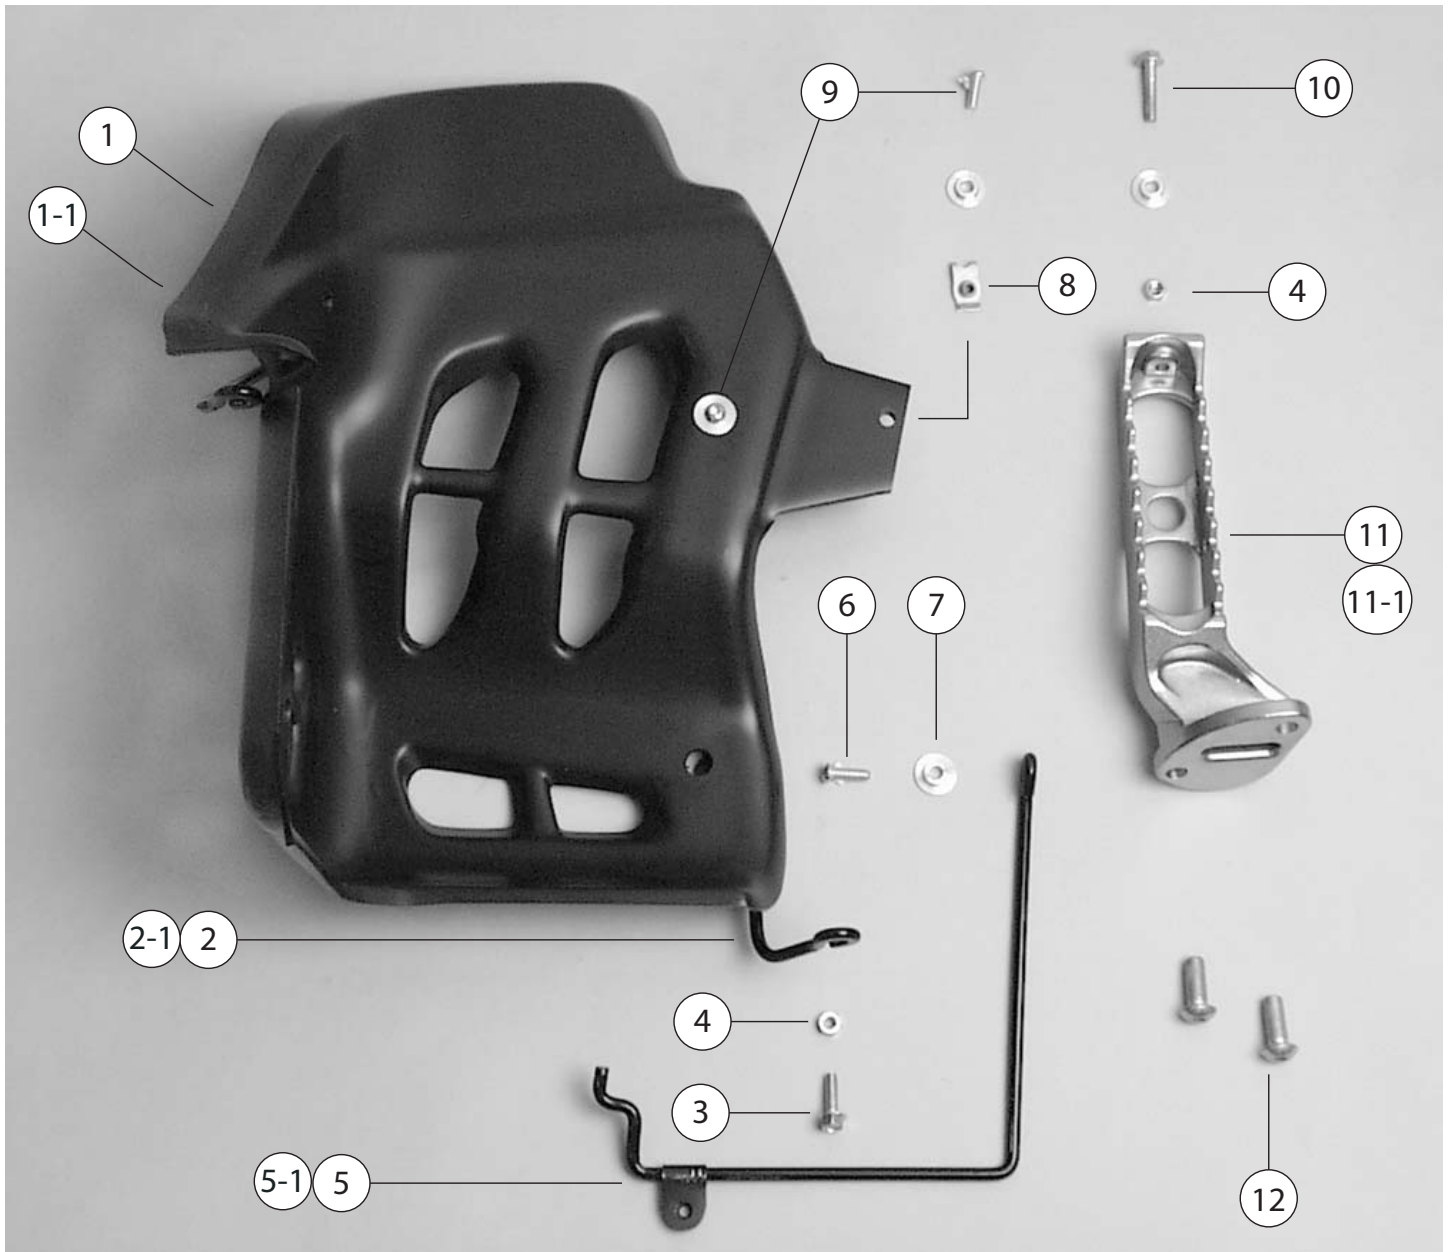

12	2	5001264					BHCS,M10X25,NYLOK/ZINC	
11-1	1	6000143-04					FOOT PEG, RIGHT	
11	1	6000142-04					FOOT PEG, LEFT	
10	1	5000350					FLANGE-HEAD BOLT, M6X30 - NYLOK	
9	4	6000462					BHCS, M6X16 mm, ZINC, NYLOCK	
8	1	5000323					TINNERMAN CLIP	
7	5	5001514					TOP HAT WSHR	
6	1	6000504					BHCS, M6X20 mm, ZINC, NYLOCK	INNER WIRE TO OUTER WIRE TAB
5-1	1	6000379-03					FOOT BSKT WIRE ASSY, INR, R	
5	1	6000380-03					FOOT BSKT WIRE ASSY, INR, L	
4	2	6000314					NUT, LOCK, M6	
3	2	5000095					FHB, M6X20,mm, NYLOCK	MOUNTING OUTER WIRE
2-1	1	6000381					FOOT BSKT WIRE ASSY, OUT, R	
2	1	6000382					FOOT BSKT WIRE ASSY, OUT, L	
1-1	1	6001101	X		X		RIGHT FOOT BASKET	
1-1	1	6000588					RIGHT FOOT BASKET	
1-1	1	6001100	X		X		LEFT FOOT BASKET	
1	1	6000587					LEFT FOOT BASKET	
ITEM NO	QTY REQD	DEALER PART NUMBER	MO	SP	BZ	CN	DESCRIPTION	NOTES
FOOTPEG/BASKET PARTS LIST