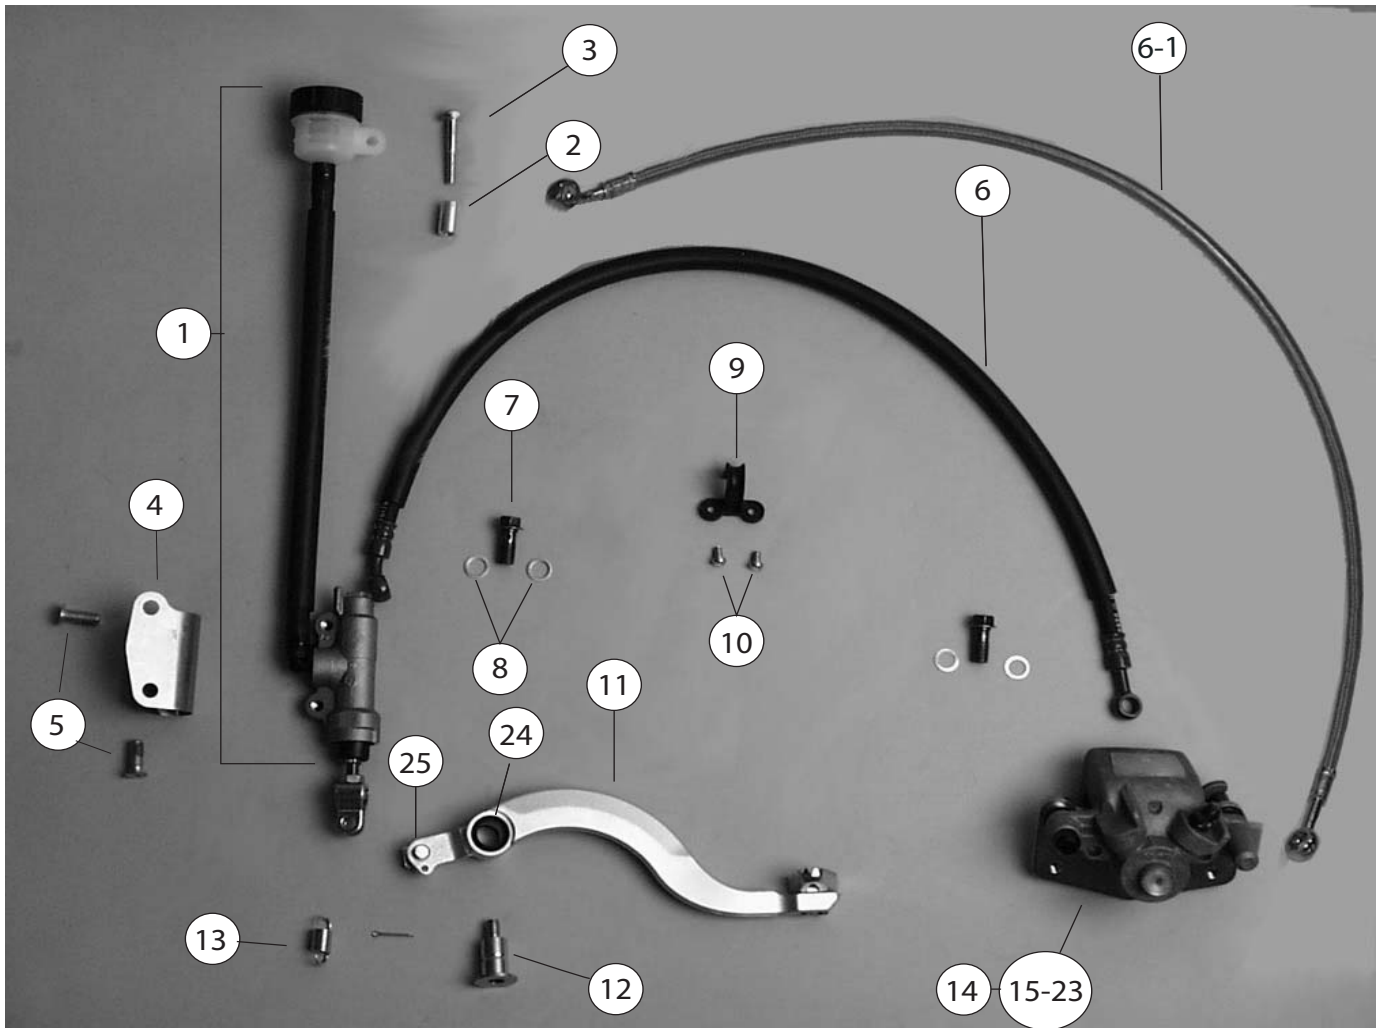

25	1	173-5000109					BRAKE PEDAL YOKE PIN	INCLUDED IN 6000307
24	2	871-5000375					SEAL, 15X21X3	INCLUDED IN 6000307
23	1	073-6000014					BRAKE CALIPER PISTON KIT	
22	1	072-6000015					BRAKE PAD SET, L	
21	1	073-6000016					BRAKE CALIPER BRACKET, L	
20	1	173-5000091					REAR BRAKE PAD SPRING	
19	1	172-5000098					REAR BRAKE PAD RETAINING PINS	
18	1	072-5000055					BRAKE CALIPER BLEEDER AND CAP	
17	1	073-5000050					BRAKE CALIPER BRACKET SLIDE PIN BOOT	
16	AR	073-5000268					NISSIN BRAKE GREASE, 2 GRAM	
15	1	073-5000052					BRAKE CALIPER SLIDE PIN BOOT	
14	1	6000006					REAR BRAKE CALIPER	
13	1	5000112					SPRING, BRAKE PEDAL	
12	1	5000399					BOLT, BRAKE PEDAL	
11	1	6000307					REAR BRAKE PEDAL ASSEMBLY	
10	2	5000726					PHILLIPS HD SCREW, M5X8, NYLOK	
9	1	5000087					REAR BRAKE LINE GUIDE	
8	4	5001549					WASHER, CRUSH, ALUMINUM	
7	2	6000242					BOLT, BANJO, M10X22 mm	
6-1	1	6001036	X		X		REAR BRAKE LINE	
6	1	6000166		X		X	REAR BRAKE LINE	
5	2	5000126					SHCS, M8X20 LOWHEAD NYLOK/ZINC	
4	1	5001268					REAR BRAKE MASTER CYLINDER GUARD	
3	1	5000862					FLANGE-HEAD BOLT, M6X40 - NYLOK	
2	1	6000378					SPACER, REAR BRAKE RESERVOIR	
1	1	6000001					REAR BRAKE MASTER CYL ASSY	
ITEM NO	QTY REQD	DEALER PART NUMBER	MO	SP	BZ	CN	DESCRIPTION	NOTES
REAR BRAKE PARTS LIST