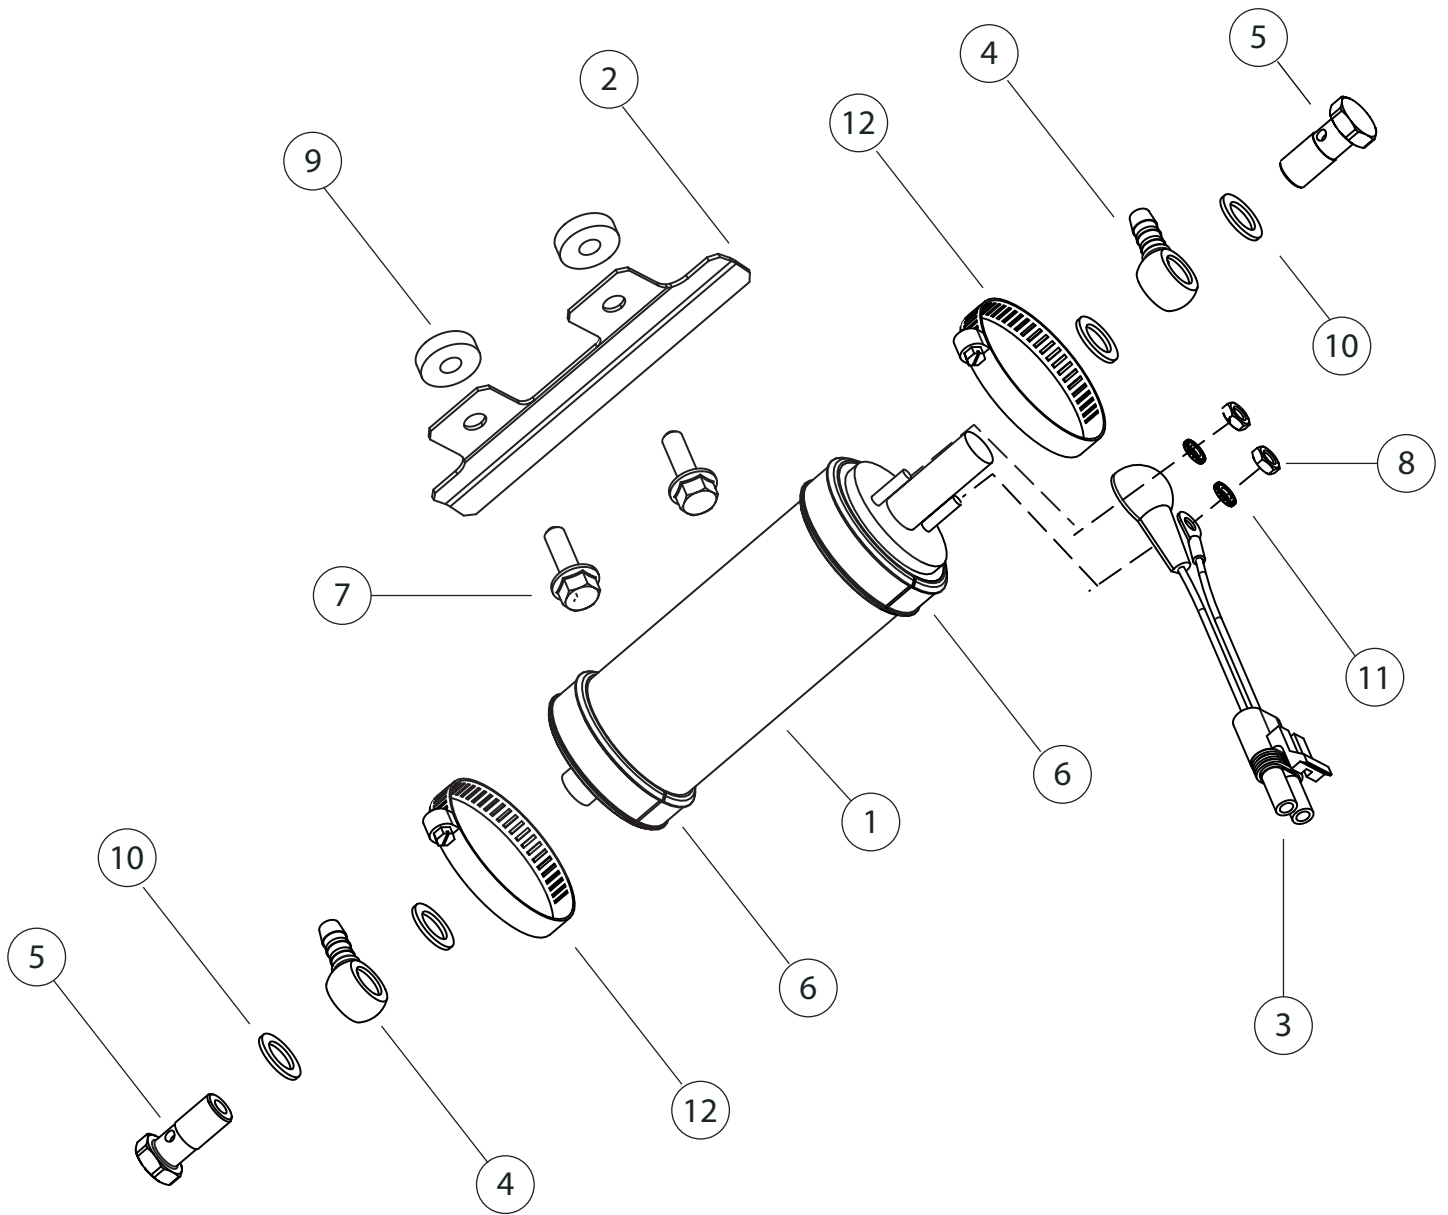

**COOLANT BOTTLE PARTS LIST**

22	1	6000591						AIRBOX LID	
21	1	5000544						FUEL FILTER	
20	1	5001607						OETIKER HOSE CLAMP, 12.3mm	
19	2	5000793						HOSE CLAMP,5.6-16M	
18	1	6000320						HOSE SHEATH,10X697mm	
17	1	6000319						HOSE, FUEL, 727 mm	
16	1	6000476						HOSE SHEATH,10X170 mm	
15	1	6000422						FUEL HOSE,6.4mm ID,265mm	
14	1	5000324						BARBED FUEL FITTING,90 DEG.	
13	1	5001587						FUEL TANK FILTER	
12	2	5000226						FL TNK FMALE QUICK CONNECT	
11	2	5001579						TOP HAT WASHER, FUEL REGULATOR	
10	2	5001578						GROMMET, FUEL REGULATOR	
9	2	5000192						FLAT WASHER, M6	
8	2	5000093						FHB, M6X25 mm, NYLOCK	
7	1	5000137						FHCS,M6X16 mm, ZINC	
6	1	6000446						SPACER, SEAT CATCH	
5	1	6000388						SEAT CATCH	
4	1	5000175						FUEL TANK BREATHER HOSE	
3	1	5000873						FUEL TANK CAP GASKET	
2	1	5000169						FUEL TANK CAP	
1	1	351-6000182						FUEL TANK	
ITEM NO	QTY REQD	DEALER PART NUMBER	MO	SP	BZ	CN	DESCRIPTION		NOTES
FUEL TANK PARTS LIST									

11	3	5001607					OETIKER HOSE CLAMP, 12.3mm	
10	1	5000325					MALE BARBED INLET	
9	1	6000478					HOSE SHEATH, 10X353 mm	TO TANK
8	1	6000480					HOSE, FUEL, 383mm	TO TANK
7	1	6000317					HOSE, FUEL, 350 mm	TO INJECTOR
6	2	5000350					FLANGE-HEAD BOLT, M6X30 - NYLOK	
5	2	5001578					GROMMET, FUEL REGULATOR	
4	2	5001579					TOP HAT WASHER, FUEL REGULATOR	
3	1	5000836					INTERNAL RETAINING RING, 36mm	
2	1	5000395					FUEL PRESSURE REGULATOR	
1	1	5001544					FUEL REGULATOR HOUSING - PLASTIC	
ITEM NO	QTY REQD	DEALER PART NUMBER	MO	SP	BZ	CN	DESCRIPTION	NOTES
FUEL PRESSURE REGULATOR PARTS LIST								