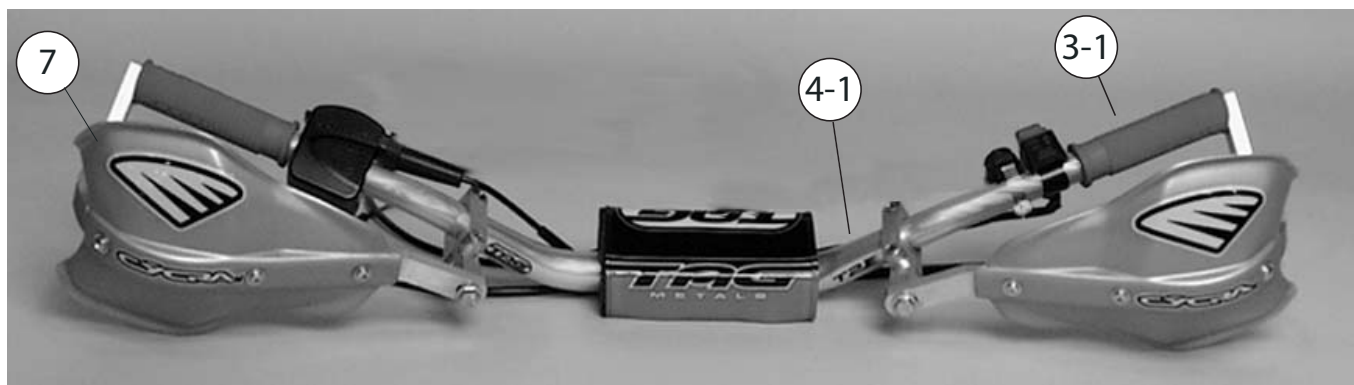

7	1	6001048					HANDGUARD SET		
6	1	6000168-03					THROTTLE CABLE		
5	1	6000248					THROTTLE ASSEMBLY		
4-2	1	6001017		X			HANDLEBAR		
4-1	1	6001037	X		X		HANDLEBAR		
4	1	6000283				X	HANDLEBAR		
3-1	1	6001040	X		X		GRIP SET, RED		
3	1	6000647		X		X	GRIP, PR, CLOGO, BLK/Y EL		
2	1	213-5001952					ENGINE START SWITCH		
1	1	5001953					ENGINE STOP SWITCH		
ITEM NO	QTY REQD	DEALER PART NUMBER	MO	SP	BZ	CN	DESCRIPTION	NOTES	
			MODEL						

HANDLEBAR & CONTROLS PARTS LIST