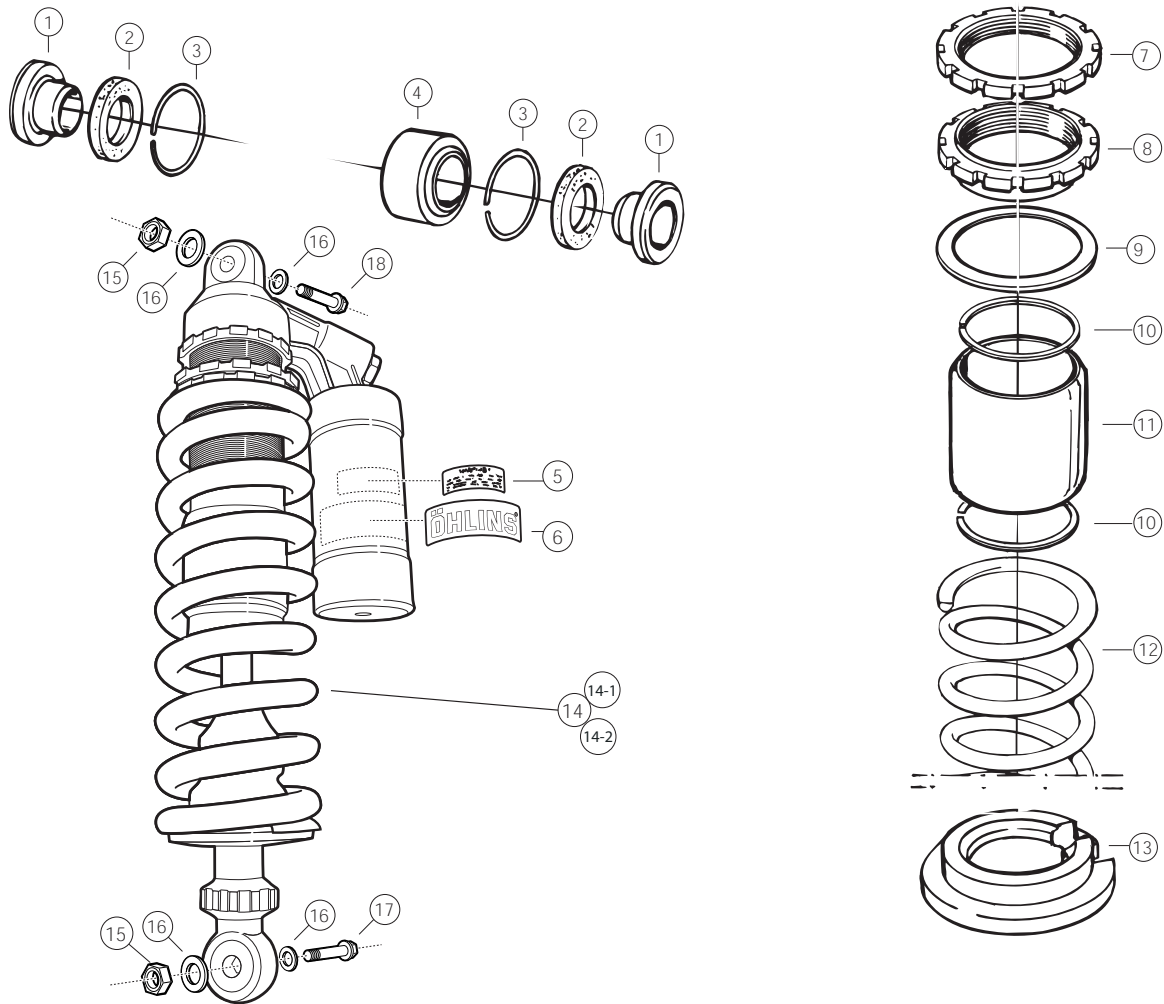

103-5000059					REAR SHOCK SPRING - 95 N/mm	OPTIONAL
		103-5000060					REAR SHOCK SPRING - 100 N/mm	OPTIONAL
		103-5000061					REAR SHOCK SPRING - 105 N/mm	STANDARD
		103-5001431					REAR SHOCK SPRING - 110 N/mm	OPTIONAL
		103-5001432					REAR SHOCK SPRING - 115 N/mm	OPTIONAL
ADDITIONAL PARTS								
18	1	5000119					FLANGE BOLT, M10 X 58	
17	1	5000424					FLANGE BOLT, M10 X 70	
16	4	5000715					FLAT WASHER, M10	
15	2	5000146					LOCKNUT, M10	
14-2	1	6001027		X			REAR SHOCK ABSORBER	
14-1	1	6001029				X	REAR SHOCK ABSORBER	
14	1	6000241			X	X	REAR SHOCK ABSORBER	
13	1	103-5000065					SHOCK SPRING RETAINER	
12	1	SEE TABLE					REAR SHOCK SPRING	
11	1	103-5001299					SHOCK SPRING SLEEVE	
10	2	103-5001298					SHOCK SPRING SLEEVE CIRCLIP	
9	1	103-5001296					SHOCK SPRING SEAT WASHER	
8	1	103-5000064					SHOCK SPRING SEAT	
7	1	103-5001295					SHOCK SPRING PRELOAD LK RNG	
6	1	103-5001330					RESERVOIR BODY OHLINS DECAL	
5	1	103-5001331					RESERVOIR BODY WRNG DCL	
4	2	103-5001291					SHOCK MOUNT BEARING	
3	4	103-5001288					SHOCK MOUNT BEARING CIRCLIP	
2	4	103-5001289					SHOCK MOUNT BEARING SEAL	
1	4	103-5001290					SHOCK MOUNT BEARING SPACER	
ITEM NO	QTY REQD	DEALER PART NUMBER	MO	SP	BZ	CN	DESCRIPTION	NOTES

REAR SHOCK PARTS LIST