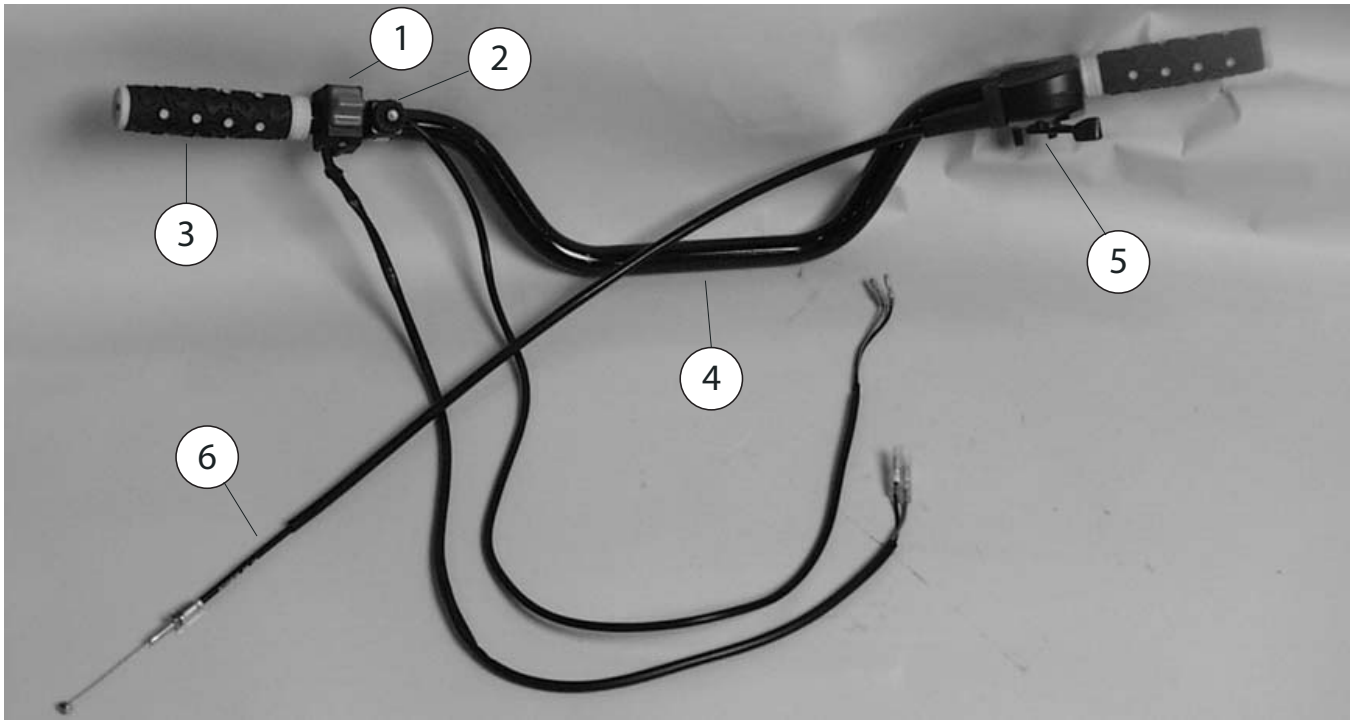

7	1	6001048					HANDGUARD SET		
6	1	6000168-03					THROTTLE CABLE		
5	1	6000248					THROTTLE ASSEMBLY		
4-2	1	6001017		X			HANDLEBAR		
4-1	1	6001037	X		X		HANDLEBAR		
4	1	6000283				X	HANDLEBAR		
3-1	1	6001040	X		X		GRIP SET, RED		
3	1	6000647		X		X	GRIP, PR, CLOGO, BLK/Y EL		
2	1	213-5001952					ENGINE START SWITCH		
1	1	5001953					ENGINE STOP SWITCH		
ITEM NO	QTY REQD	DEALER PART NUMBER	MO	SP	BZ	CN	DESCRIPTION	NOTES	
			MODEL						

HANDLEBAR & CONTROLS PARTS LIST