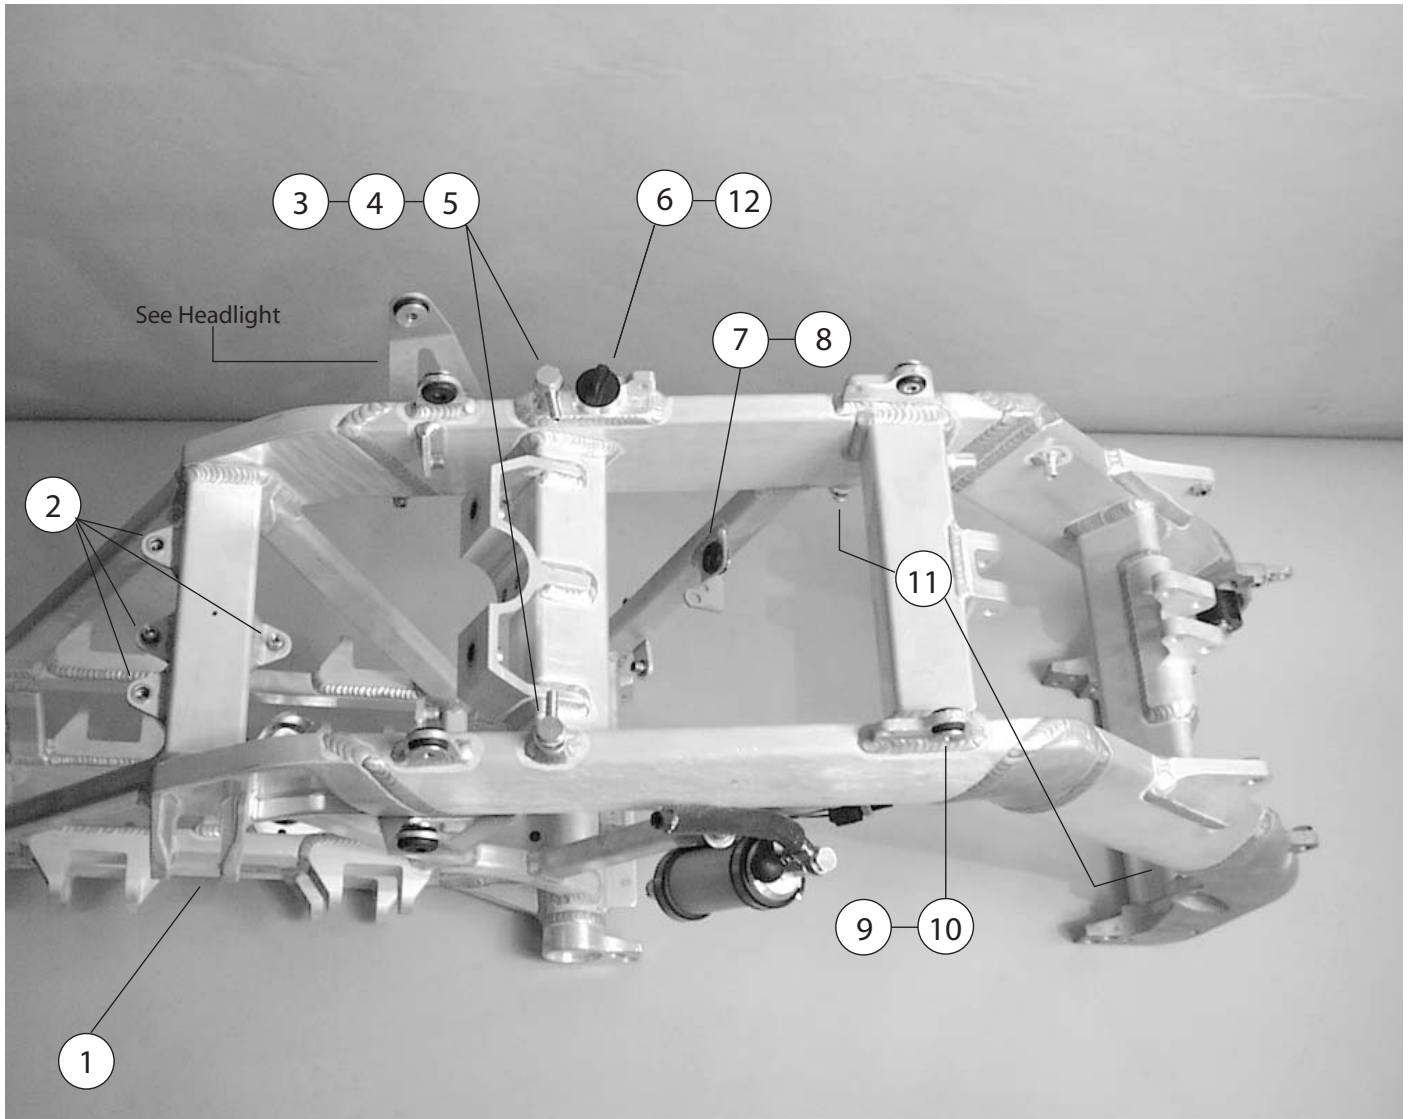

12	2	6000595						ENGINE OIL DIPSTICK SEAL	
11	2	5000480						ENGINE OIL RESERVOIR DRAIN FITTING	
10	2	5001578						GROMMET	
9	2	5001579						TOP-HAT WASHER	
8	2	5000178						GROMMET, 3/8 ID	
7	2	5000719-03						TOP-HAT WASHER	
6	1	6000394						ENGINE OIL FILL DIPSTICK	
5	4	5001549						WASHER, CRUSH, ALUMINUM	
4	2	5001501						BANJO FITTING	
3	2	5001502						BANJO BOLT	
2	18	5000888						RIV NUT, M6	INCLUDED IN 201-6000656
1	1	201-6000656						MAIN FRAME WELDMENT	
ITEM NO	QTY REQD	DEALER PART NUMBER	MO	SP	BZ	CN	DESCRIPTION		NOTES
MAINFRAME, SIDE PARTS LIST