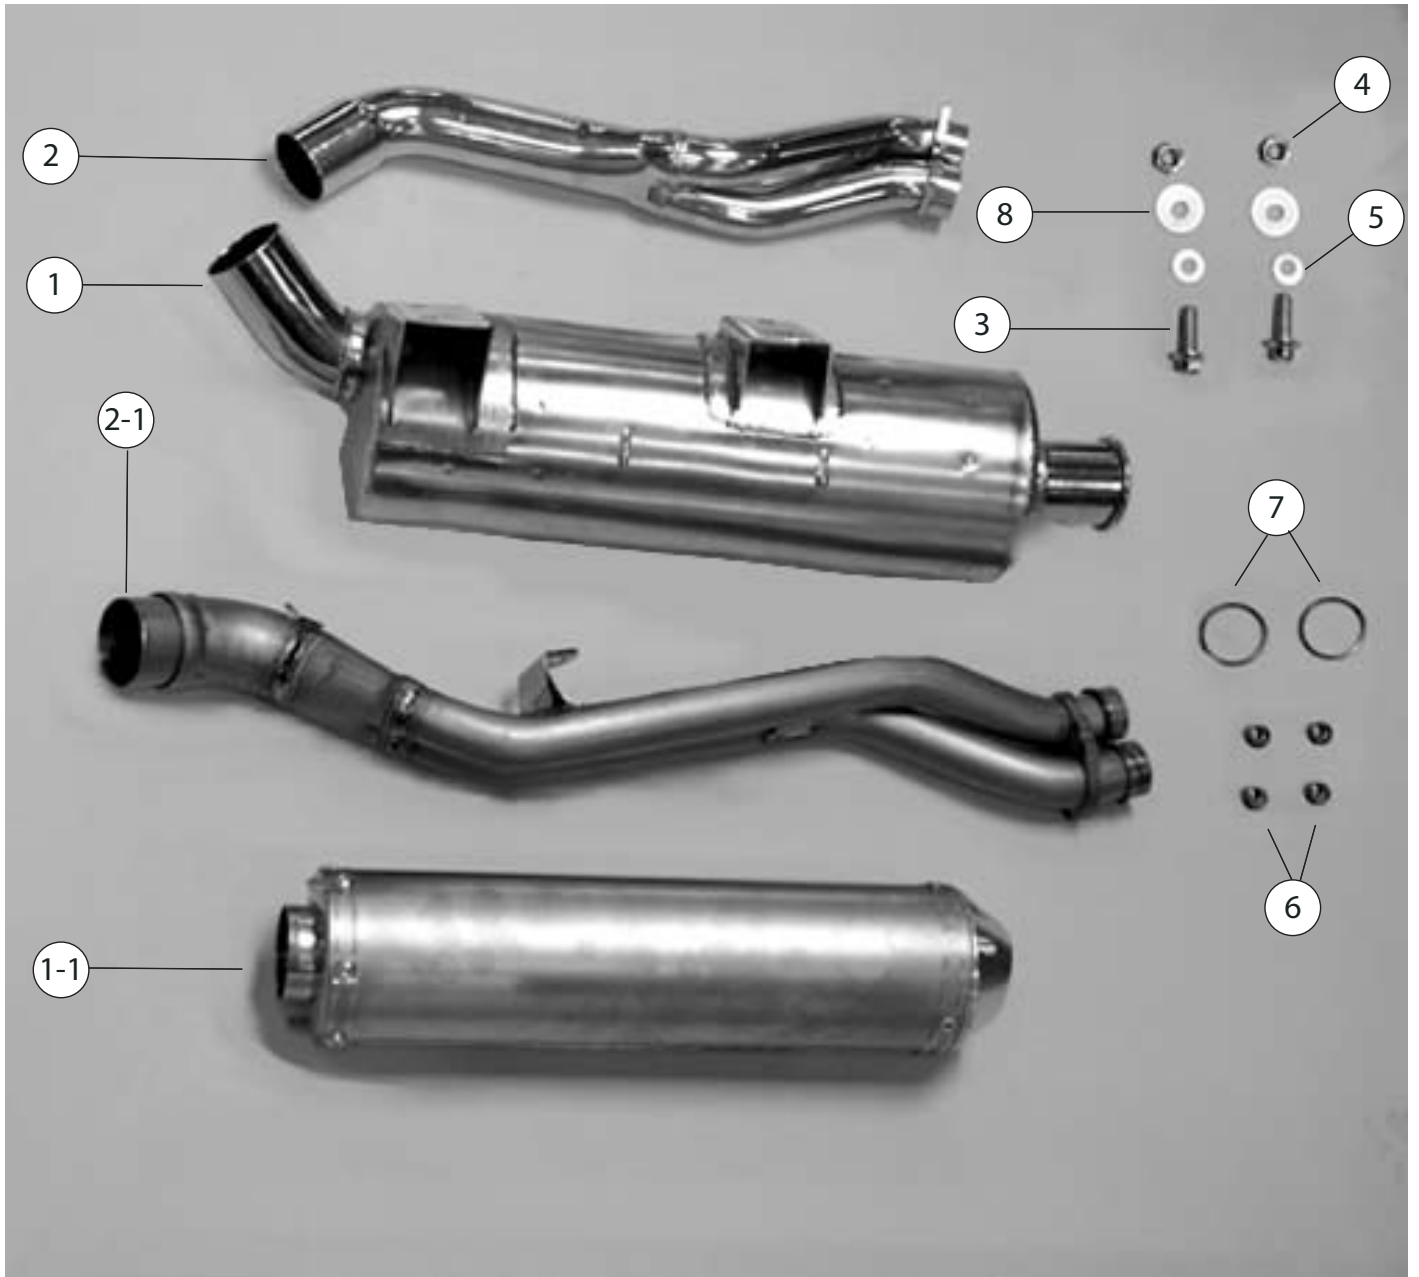

8	2	5001451					FENDER WASHER, M8	
7	2	5001345					EXHAUST CRUSH WASHER	
6	4	5001605					NUT, HEX FLANGE, M6-12PT	
5	2	5000713					FLAT WASHER, M8	
4	2	5000140					LOCKNUT, M8	
3	2	6000252					FHB M8X25 mm	
2-1	1	6001054	X		X		EXHAUST, HEADER PIPE	
2	1	6000213		X		X	EXHAUST, HEADER PIPE	
1-1	1	6001055	X		X		EXHAUST, SILENCER	
1	1	6000215		X		X	EXHAUST, SILENCER	
ITEM NO	QTY REQD	DEALER PART NUMBER	MO	SP	BZ	CN	DESCRIPTION	NOTES
EXHAUST PARTS LIST