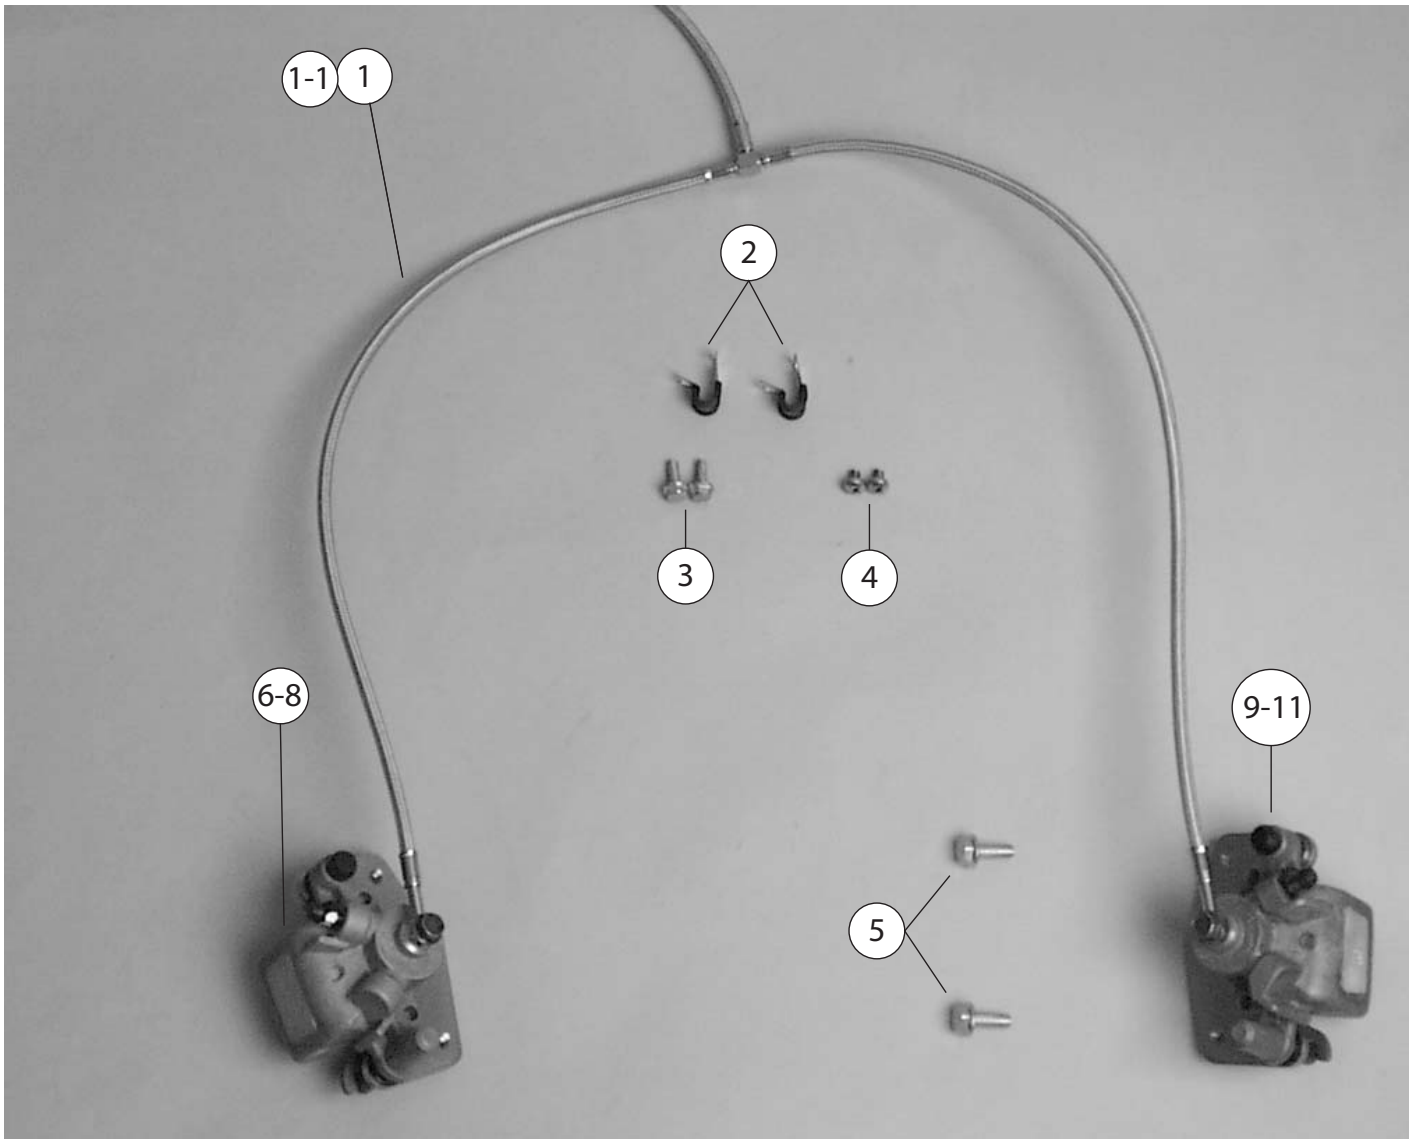

18	AR	073-5000268					NISSIN BRAKE GREASE, 2 GRAM	
17	1	073-6000014					BRAKE CALIPER PISTON KIT	
16	1	173-5000091					REAR BRAKE PAD SPRING	
15	1	172-5000098					REAR BRAKE PAD RETAINING PINS	
14	1	072-5000055					BRAKE CALIPER BLEEDER AND CAP	
13	1	073-5000050					BRAKE CALIPER BRACKET SLIDE PIN BOOT	
12	1	073-5000052					BRAKE CALIPER SLIDE PIN BOOT	
11	1	073-6000018					BRAKE CALIPER BRACKET, R	
10	1	072-6000017					BRAKE PAD SET, R	
9	1	6000003					FRONT BRAKE CALIPER, RIGHT	
8	1	073-6000016					BRAKE CALIPER BRACKET, L	
7	1	072-6000015					BRAKE PAD SET, L	
6	1	6000002					FRONT BRAKE CALIPER, LEFT	
5	4	6000277					FHB M8X20 mm	
4	4	5001700					PHILLIPS BOLT	
3	2	5001013					FHB, M6X16 mm, NYLOK	
2	6	6000279					BRAKE LINE CLAMP	
1-1	1	6001042	X				BRAKE LINE, FRONT	
1	1	6000162		X	X	X	BRAKE LINE, FRONT	
ITEM NO	QTY REQD	DEALER PART NUMBER	MO	SP	BZ	CN	DESCRIPTION	NOTES
FRONT BRAKE CALIPER PARTS LIST