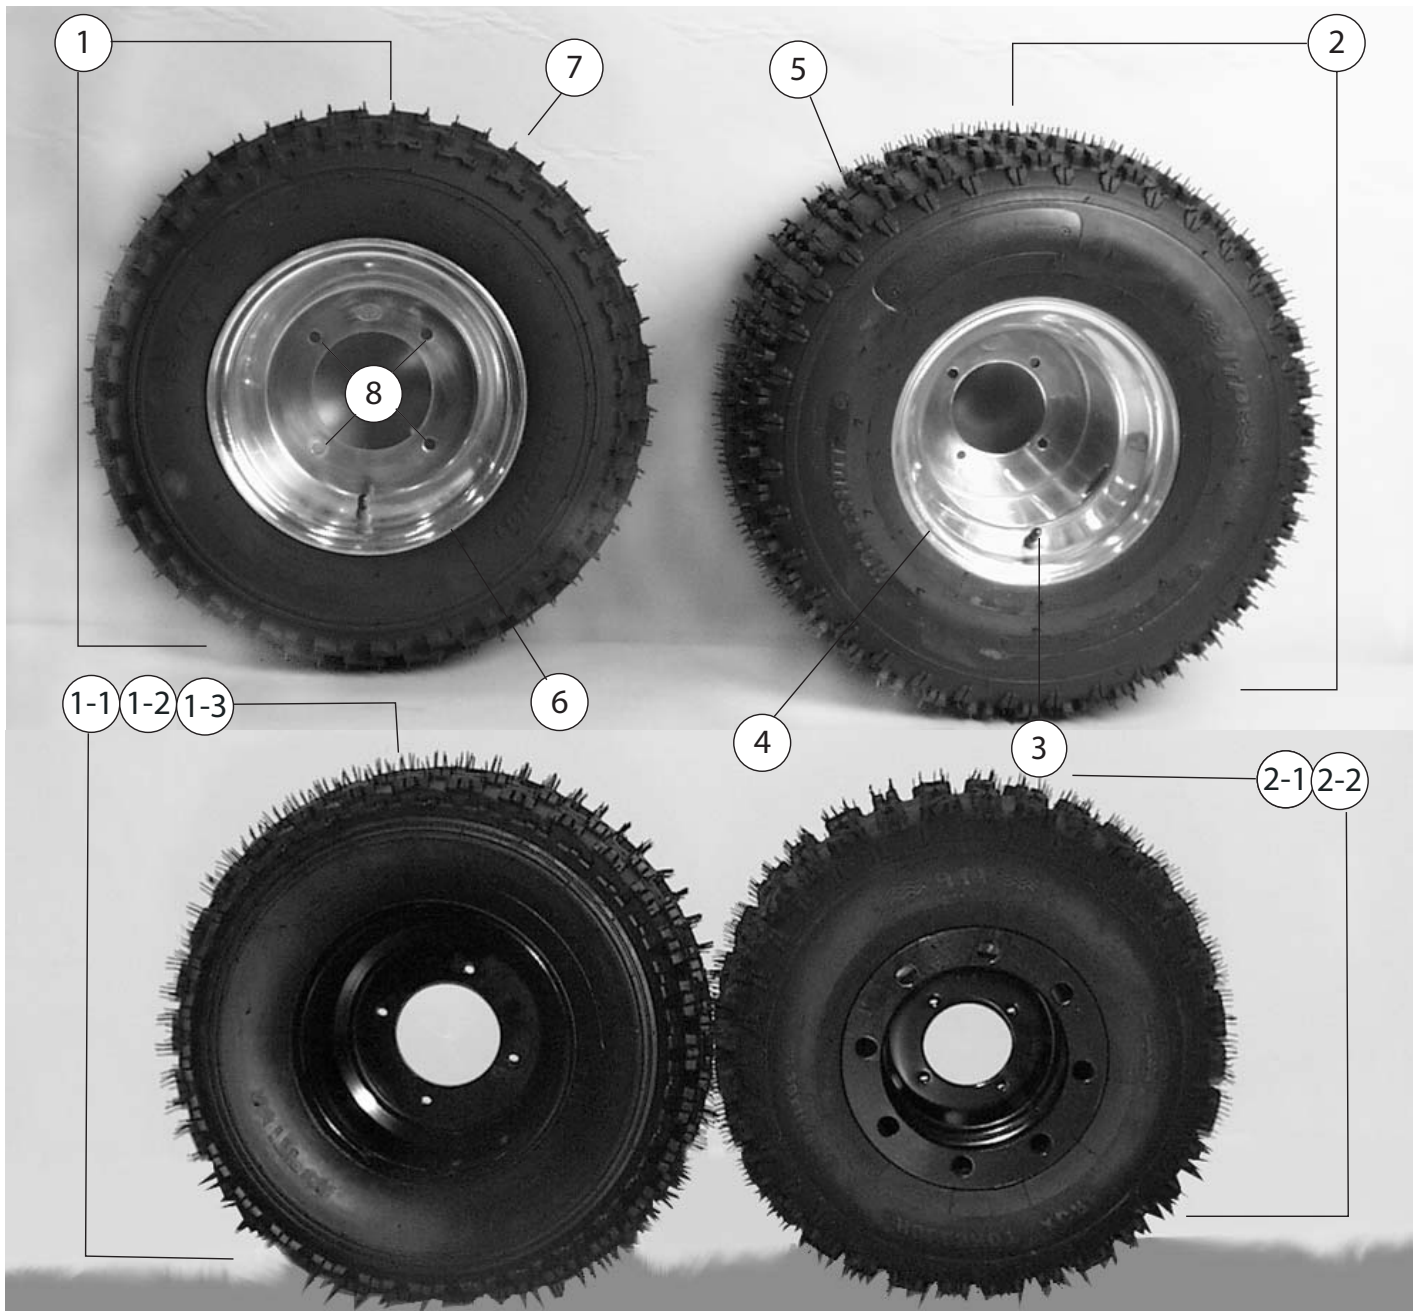

8	1	6000474					LUG NUT, M10	
7	1	053-6000530		X		X	TIRE, FRONT	
6	1	053-6000532		X		X	RIM, FRONT	
5	1	153-6000531		X		X	TIRE, REAR	
4	1	153-6000533		X		X	RIM, REAR	
3	1	153-6000534		X		X	VALVE STEM	
2-2	1	6001033				X	REAR WHEEL ASSEMBLY	Blaze Holeshoot XC
2-1	1	6001080	X				REAR WHEEL ASSEMBLY	Moto Holeshoot MX
2	1	6000305		X		X	REAR WHEEL ASSEMBLY	
1-3	1	6001032				X	FRONT WHEEL ASSEMBLY	Blaze Holeshoot XC
1-2	1	6001079L	X				FRONT WHEEL ASSEMBLY, LEFT	Moto Holeshoot MX
1-1	1	6001079R	X				FRONT WHEEL ASSEMBLY, RIGHT	Holeshoot MX
1	1	6000303		X		X	FRONT WHEEL ASSEMBLY	

ITEM NO	QTY REQD	DEALER PART NUMBER	MO	SP	BZ	CN	DESCRIPTION	NOTES	
			MODEL						

WHEEL PARTS LIST