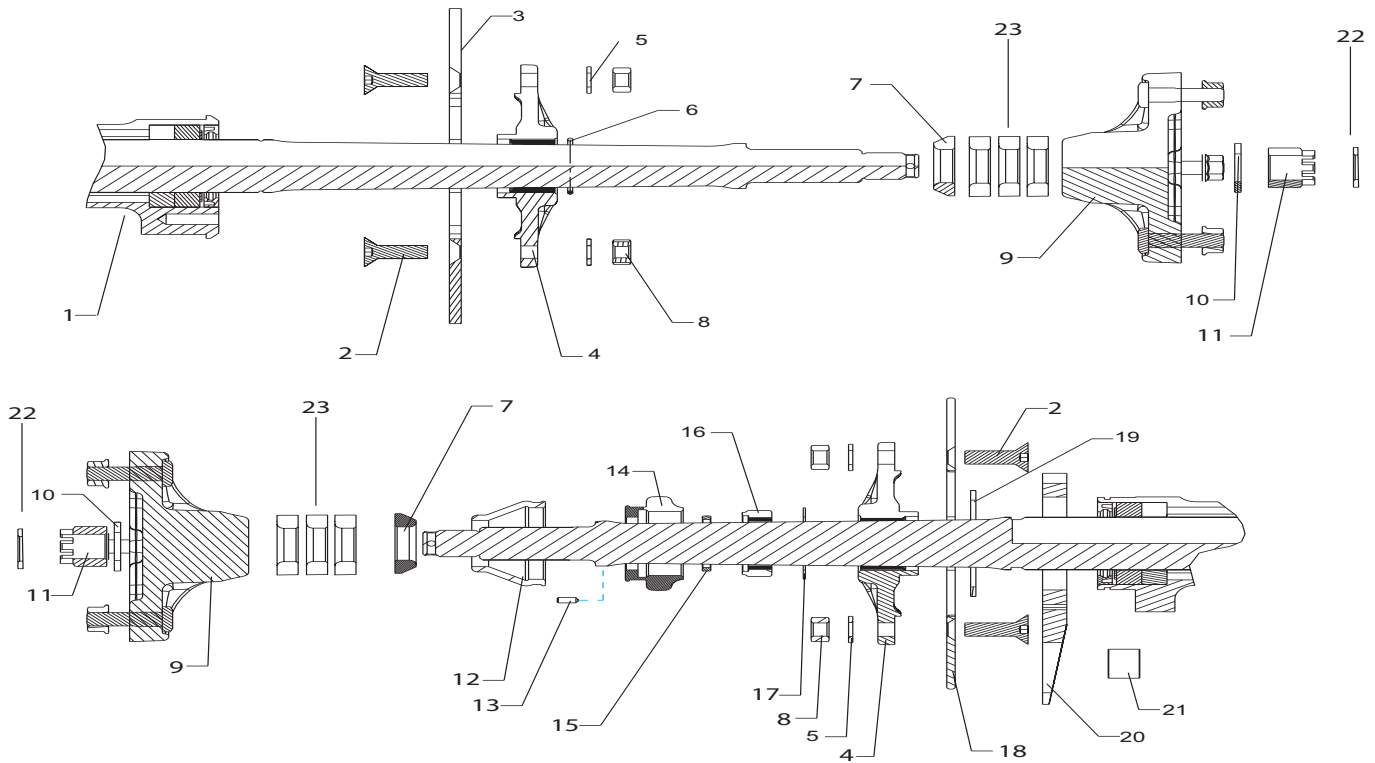

28	1	183-5001847	X				MASTER LINK	NOT SHOWN
27	1	183-6000315		X	X	X	MASTERLINK	NOT SHOWN
26	1	183-6000507					REAR SPROCKET, 44T	NOT SHOWN
25	1	183-6001118	X				DRIVE CHAIN, 96 LINKS	NOT SHOWN
24	1	183-6000577		X	X	X	DRIVE CHAIN, O-RING, 96 LINKS	NOT SHOWN
23	6	6001084	X				SPACER, MFX REAR AXLE	
22	2	6000999	X				SNAP RING, M18	
21	1	6000460					BUSHING, SWNGARM BK TRQ STOP	
20	1	6000141					DISC BRAKE MOUNTING PLATE, RR	
19	1	6000133					CIRCLIP, ID	
18-1	1	6001035	X		X		REAR ROTOR	
18	1	6000634		X		X	REAR ROTOR	
17	1	6000461					AXLE PRELOAD NUT WASHER	
16	1	6000137					AXLE BEARING PRELOAD SCREW	
15-1	1	6000135	X				AXLE CARRIER STOP	
15	1	6000398		X	X	X	PRELOAD RETAINER	
14	1	6000128					AXLE BEARING PRELOAD NUT	
13	1	5000379					SHCS, M4X12 ZINC	
12	1	6000125					REAR AXLE BOOT	
11-1	2	6001106	X				NUT, LOCK, M20X1.5, NYLOCK	
11	2	6000255		X	X	X	NUT, CASTLE, M20	
10	2	6000628					WASHER, 20.6X38.1X3.6mm	
9-1	2	152-6001030	X		X		REAR HUB ASSEMBLY, RED	
9	2	152-6000326		X		X	REAR HUB ASSEMBLY	
8	8	5000146					LOCKNUT, M10	
7	2	6000134					AXLE HUB SPACER, REAR	
6	1	6000135					AXLE CARRIER STOP	INCLUDED W/ AXLE
5	8	6000635					FLAT WASHER M10	
4	2	6000126					RR SPROCKET BK DISC CARRIER	QTY 1 INCLUDED W/ AXLE
3-1	1	6001116	X				SPROCKET, REAR, 40T	
3	1	6000131		X	X	X	SPROCKET, REAR, 42T	
2	8	6000445					FHCS, M10X30 mm	
1-1	1	182-6001083	X				REAR WHEEL AXLE	
1	1	182-6000325		X	X	X	REAR WHEEL AXLE	

ITEM NO	QTY REQD	DEALER PART NUMBER	MO	SP	BZ	CN	DESCRIPTION	NOTES
			MODEL					

REAR AXLE PARTS LIST