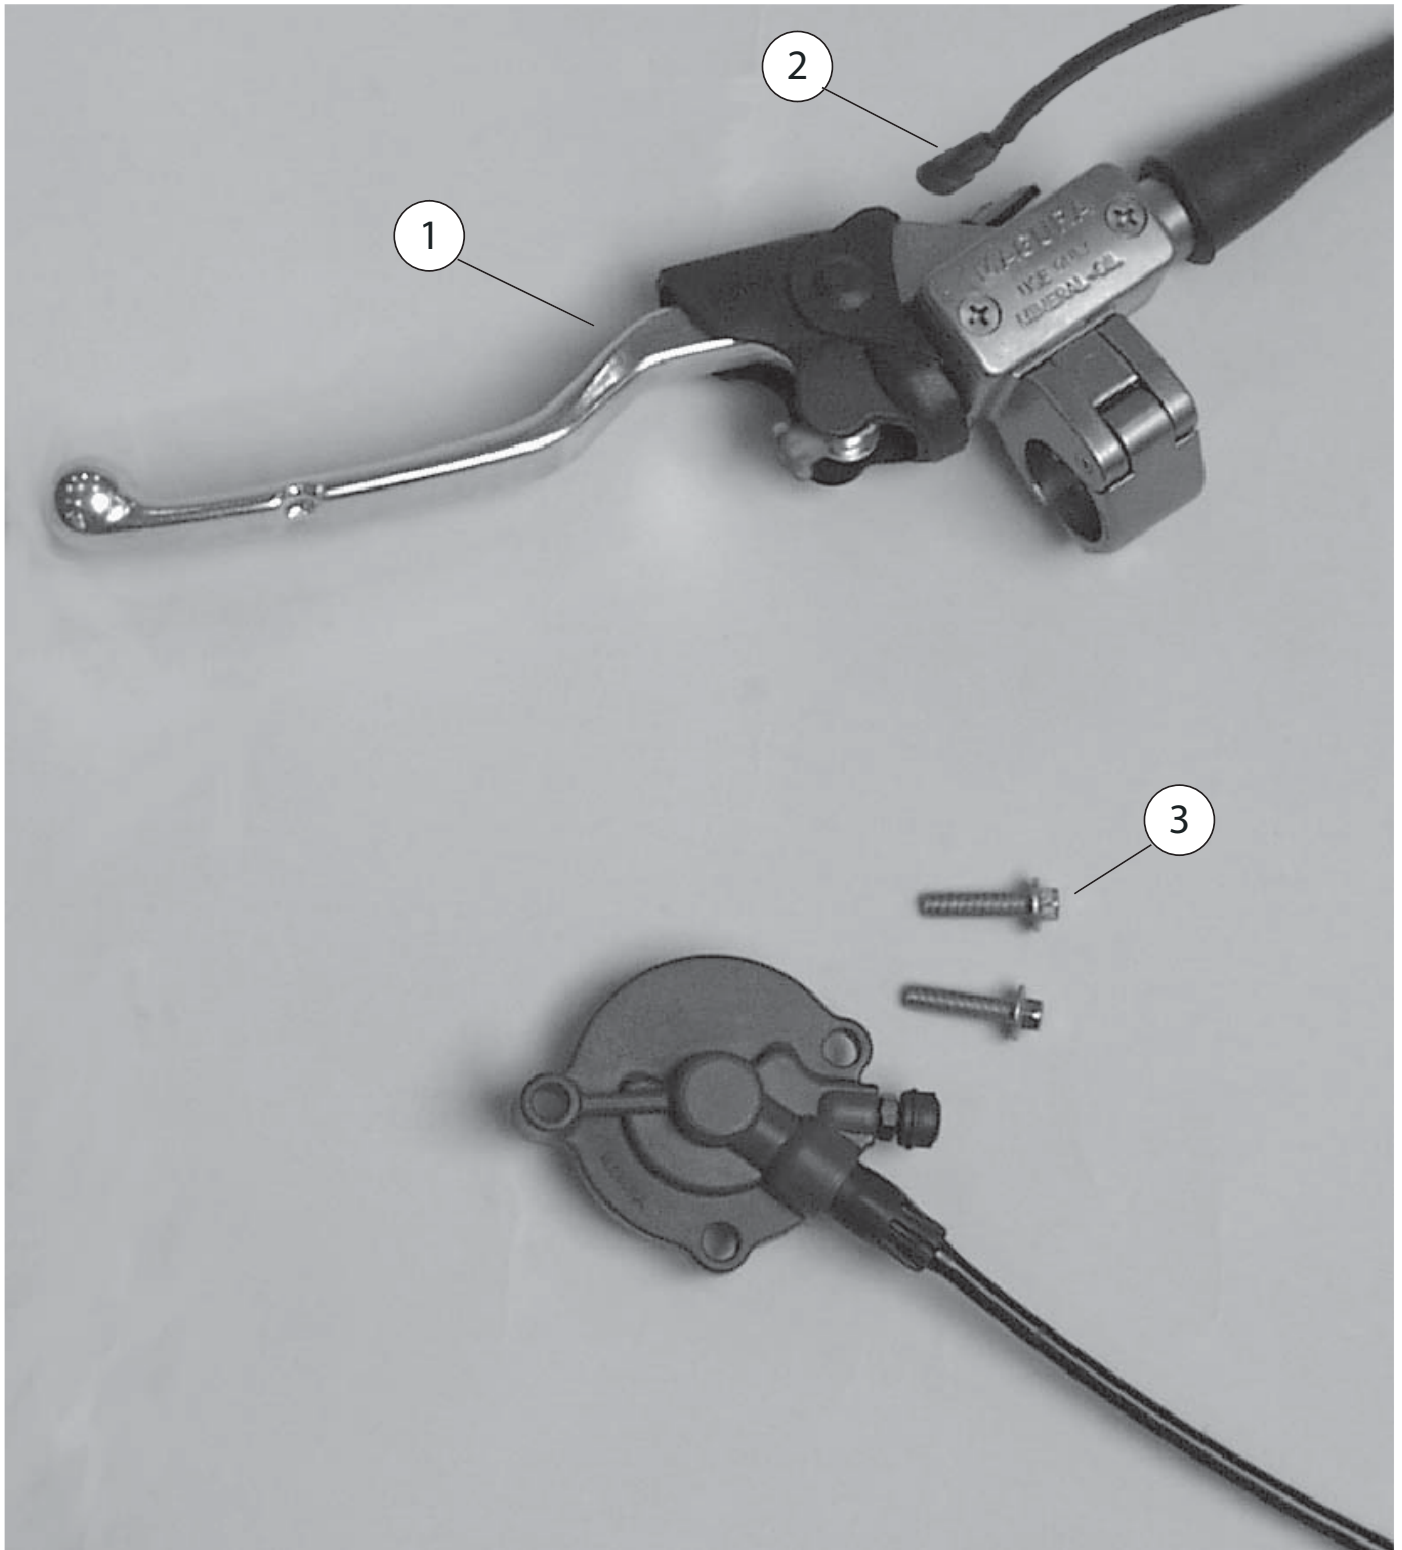

3	2	5001927					FHB M5X20 mm, Zinc		
2	1	6001105					HARNESS CONNECTOR, HYDRAULIC	AS REQUIRED	
1	1	6000671					CLUTCH LEVER ASSEMBLY		
ITEM NO	QTY REQD	DEALER PART NUMBER	MO	SP	BZ	CN	DESCRIPTION	NOTES	
			MODEL						

CLUTCH PARTS LIST