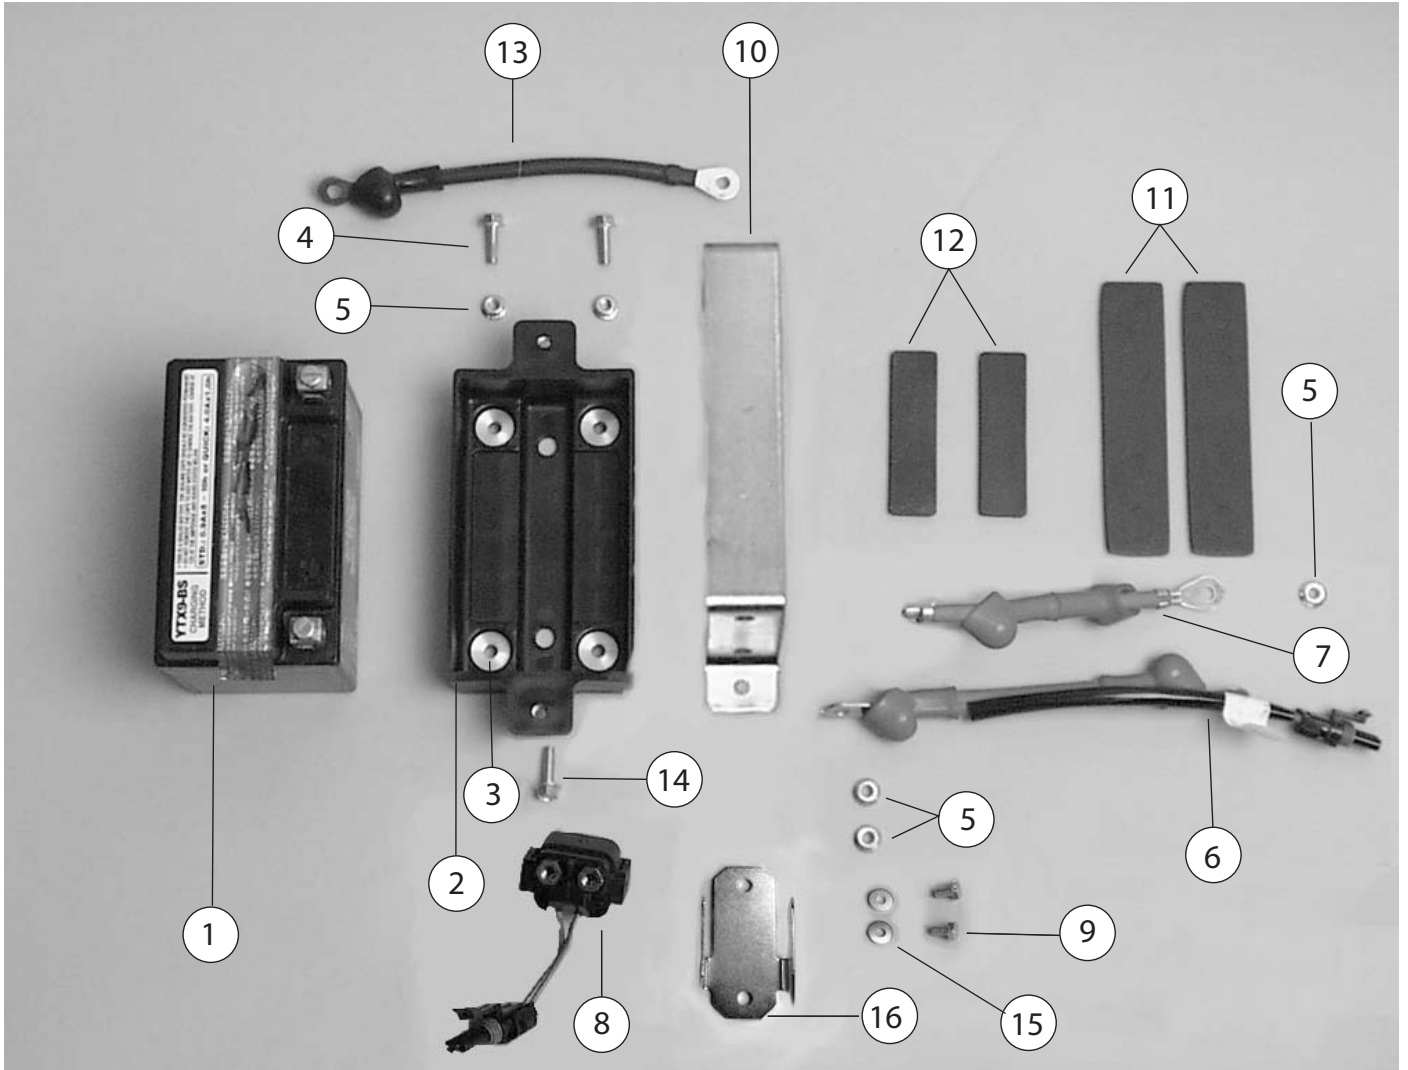

16	1	6001120					SOLENOID MNTING BRACKET	
15	2	5000192					FLAT WASHER, M6	
14	2	5001013					FLNG HD BLT,M6X16,NLK	
13	1	6000330					NEGATIVE BATTERY CABLE	
12	2	6000199					ISOLATION STRIP, 87X24X5 mm	
11	2	6000200					ISOLATION STRIP, 144X32X8 mm	
10	1	6000198					BATTERY STRAP	
9	2	6001132					HHCS M6X10mm	TO SOLENIOD BRACKET
8	1	5001962-01					STARTER SOLENOID, MS5E-541	
7	1	6000328					STARTER MOTOR CABLE	
6	1	6000329					POSITIVE BATTERY CABLE	
5	7	5000434					NUT, HEX FLANGE, M6	
4	4	5000095					FHB, M6X20,mm, NYLOK	
3	4	5001514					TOP-HAT WASHER	
2	1	6000197-02					BATTERY BOX	
1	1	6000298					BATTERY	
ITEM NO	QTY REQD	DEALER PART NUMBER	MO	SP	BZ	CN	DESCRIPTION	NOTES

BATTERY PARTS LIST