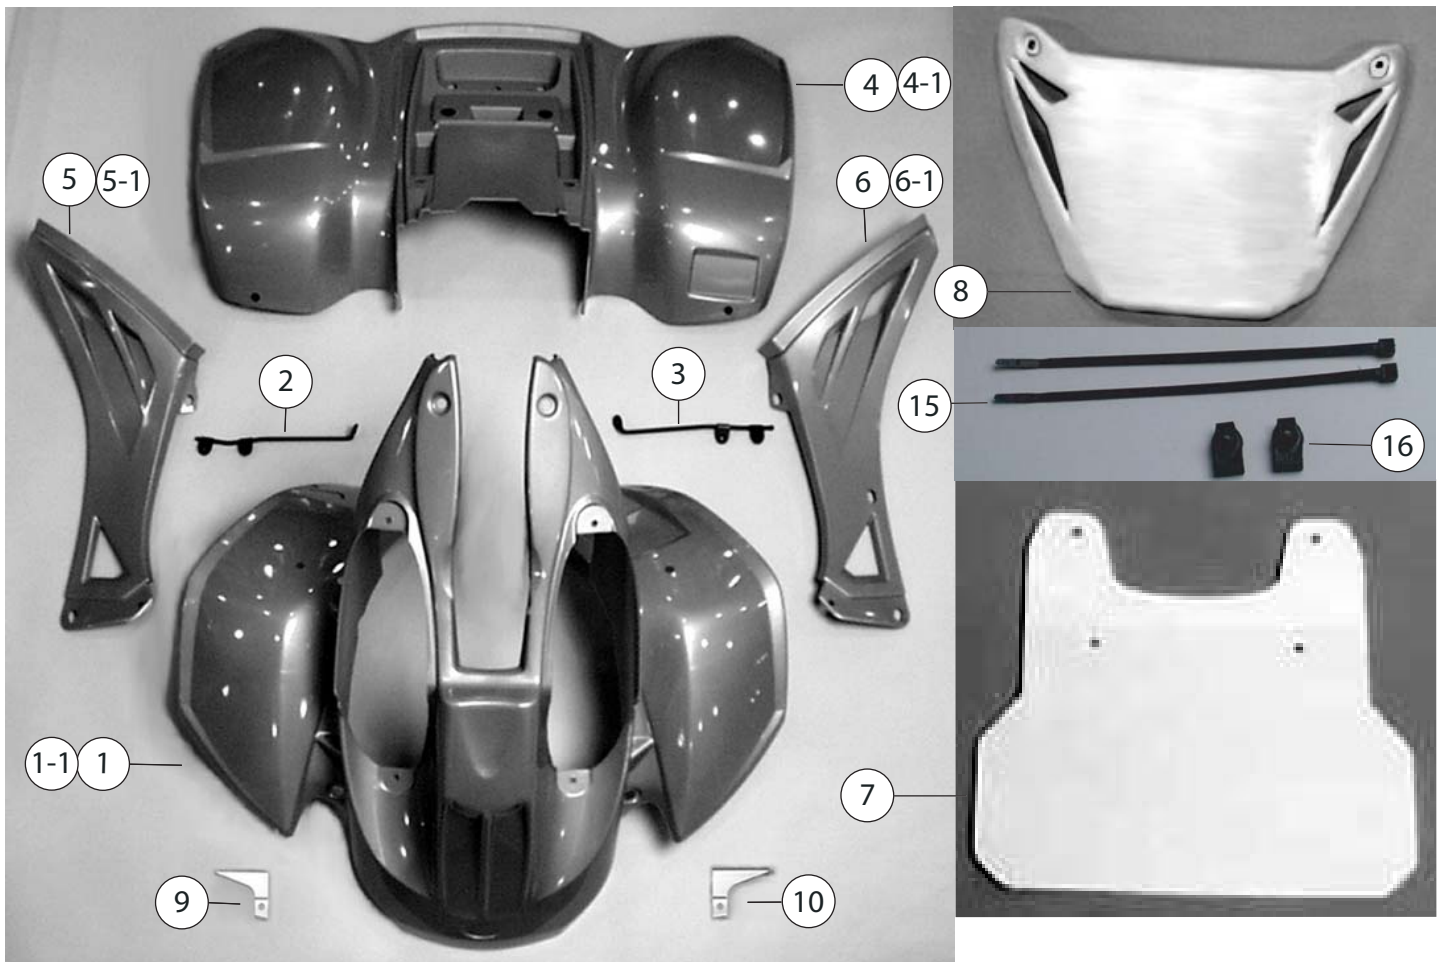

16	2	6001133					TINNERMAN CLIP	
15	2	5001237					ZIP TIE - ISOLATION BLOCK	
14		6000462					BHCS, M6X16 MM, ZINC, NYLOCK	COMMONLY USED
13		5001531					TOP-HAT WASHER, PLASTIC	COMMONLY USED
12	2	5001013					FHB, M6X16 mm, NYLOK	UNDER SPAR COVER
11	2	5001184					FHB, M6X12 mm, NYLOK	SPAR COVER TO TANK
10	1	6000052					FRONT NOSE MOUNTING TAB, L	
9	1	6000055					FRONT NOSE MOUNTING TAB, R	
8	1	6001045	X		X		NUMBER PLATE, FRONT	
7	1	6001044	X		X		NUMBER PLATE, REAR	
6-1	1	6000585				X	SPAR COVER, BLK, L	
6	1	6001020	X	X	X		SPAR COVER, SLV, L	
5-1	1	6000586				X	SPAR COVER, BLK, R	
5	1	6001021	X	X	X		SPAR COVER, SLV, R	
4-1	1	6001019	X	X	X		REAR FENDER, SLV,	
4	1	6000594				X	REAR FENDER, RED	
3	1	6000293					FENDER BRACE ASSY, FR, L	
2	1	6000292					FENDER BRACE ASSY, FR, R	
1-1	1	6001018	X	X	X		FRONT HOOD, SLV	
1	1	6000584				X	FRONT HOOD, RED	
ITEM NO	QTY REQD	DEALER PART NUMBER	MO	SP	BZ	CN	DESCRIPTION	NOTES

PLASTIC PARTS LIST