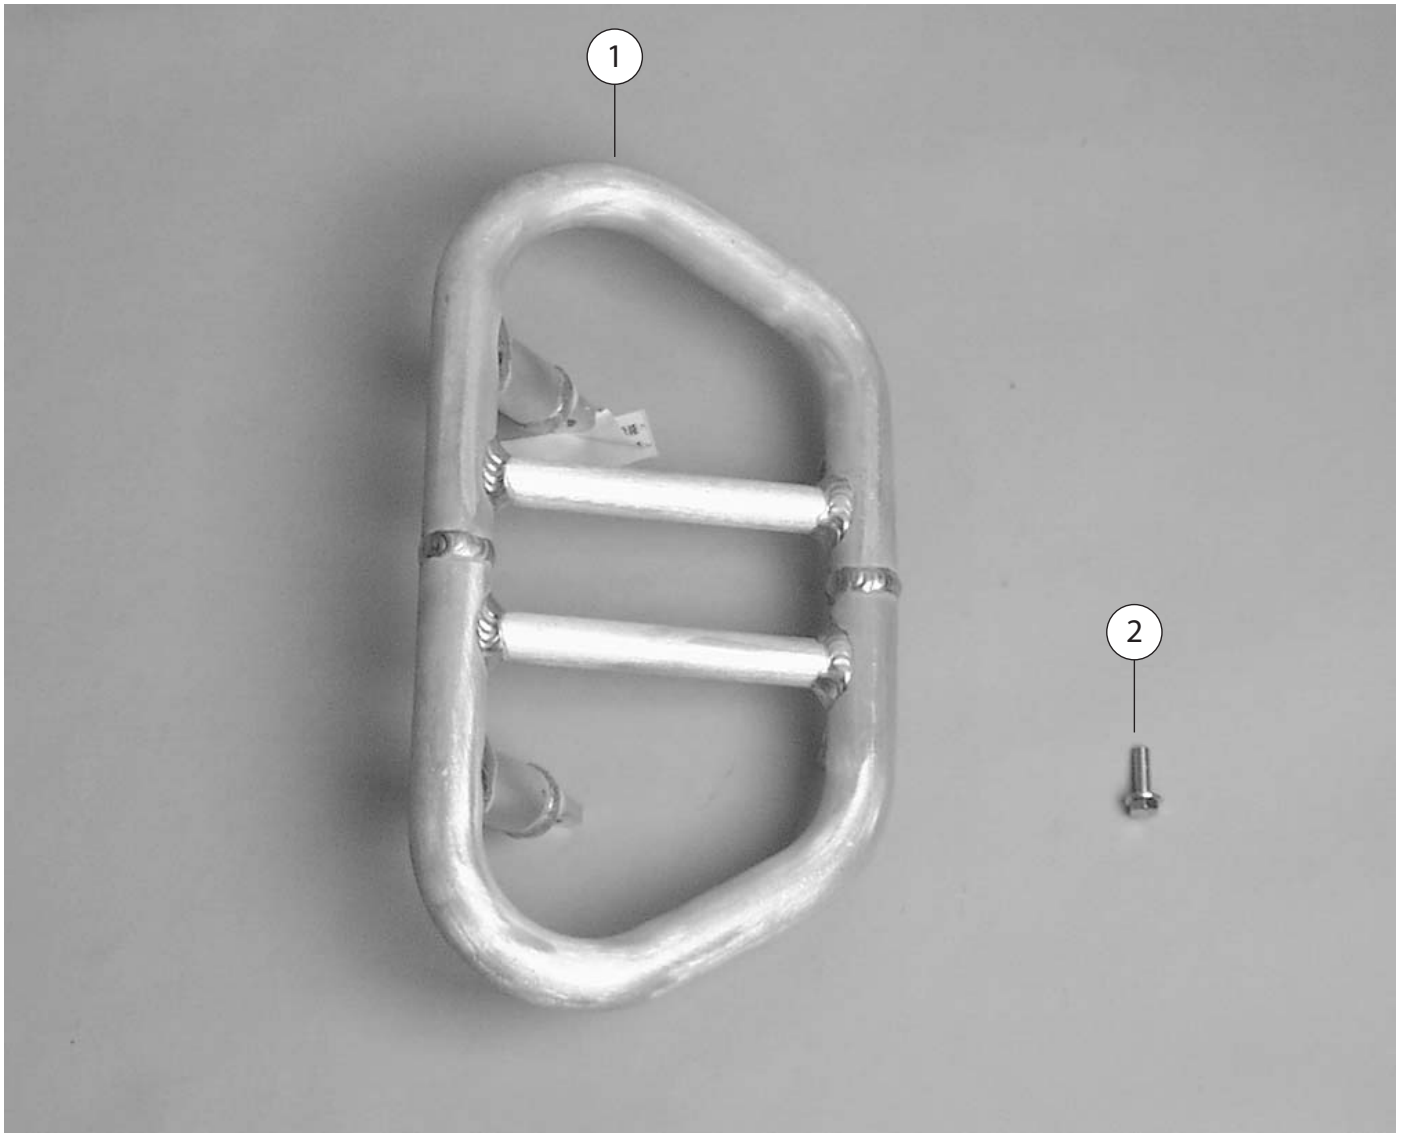

2	4	6000252					FHB M8X25 mm	
1	1	6000655					BRUSH GUARD WELDMENT	
ITEM NO	QTY REQD	DEALER PART NUMBER	MO	SP	BZ	CN	DESCRIPTION	NOTES
			MODEL					
BRUSH GUARD PARTS LIST