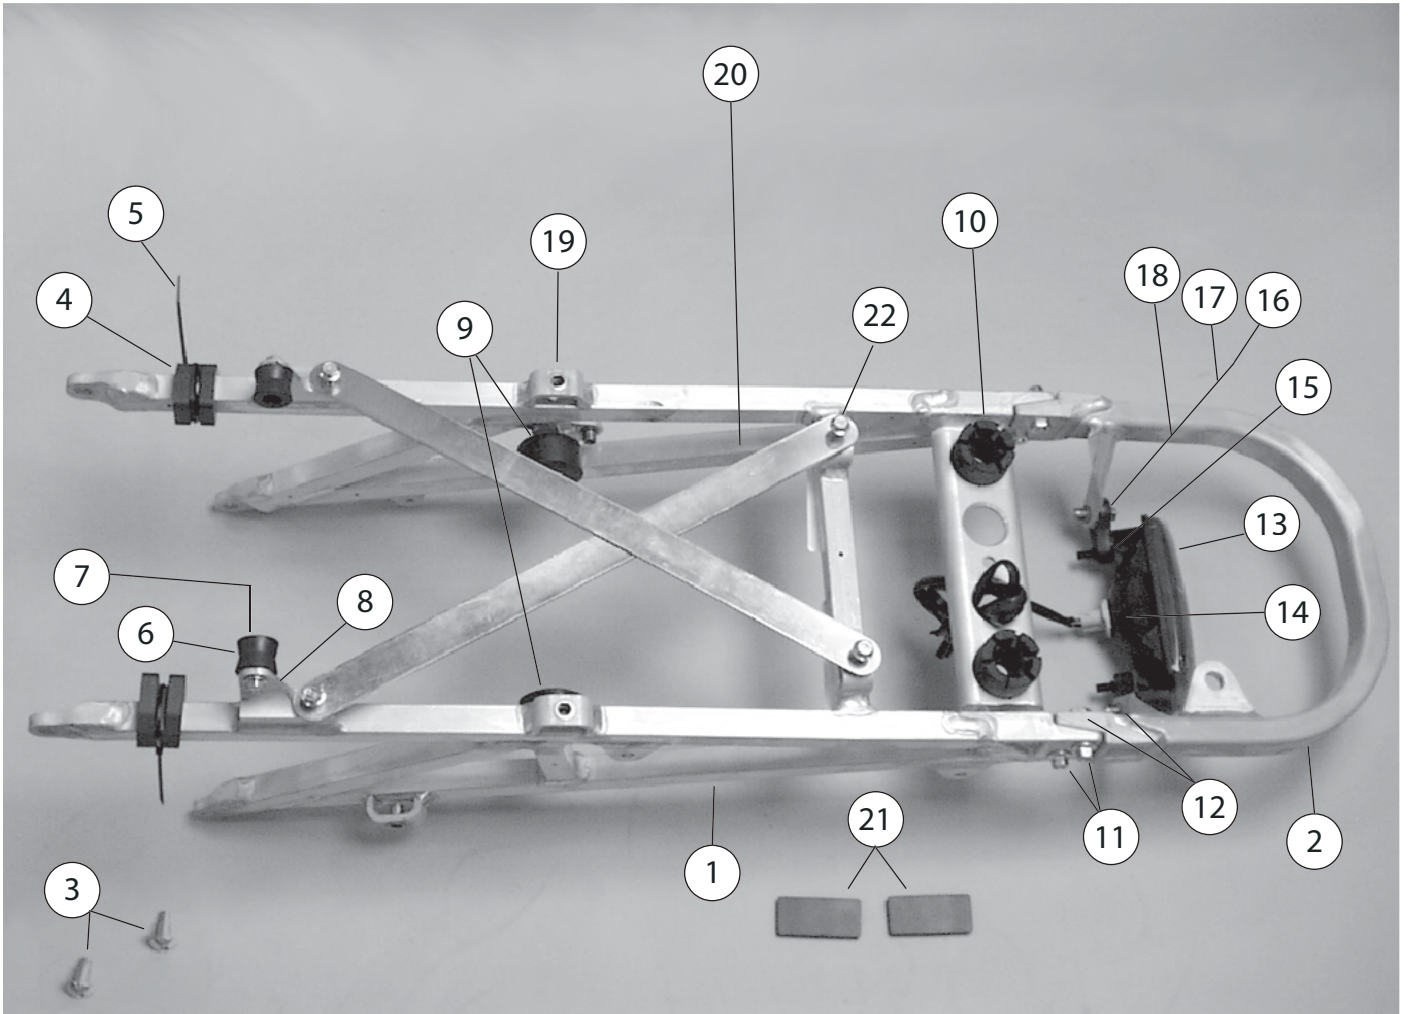

22	4	5000095					FHB, M6X20 - NYLOK	
21	2	5000777					ISOLATION STRIP, 55 X 25.4 mm	
20	2	6000111					SUBFRAME CROSSBRACE	
19	10	5000888					RIV NUT, M6	INCLUDED IN 201-6000657
18	2	5000093					FHB, M6X25 - NYLOK	
17	2	5000192					FLAT WASHER, M6	
16	2	5000719-03					TOP-HAT WASHER	
15	2	6000370					TAILLIGHT MOUNTING BUSHING	
14	1	453-6000548					BULB, TAILLIGHT, 12V (#168)	
13	1	6000289					REAR TAILLIGHT	
12	4	5000190					THREADED INSERT, M8	INCLUDED IN 201-6000658
11	4	6000252					FHB M8X25 mm	
10	2	6000114					GROMMET, SEAT MOUNT	
9	2	6000112					GROMMET, GAS TANK, REAR	
8	2	5001013					FHB, M6X16 mm, NYLOK	
7	2	6000107					PIN, SEAT GUIDE	
6	2	5000803					GROMMET	
5	2	5001237					ZIP TIE - ISOLATION BLOCK	
4	2	5000868					U-SHAPE ISOLATION BLOCK	
3	4	6000116					BOLT, SHOULDER, M8X15 mm	
2	1	201-6000658					GRAB RAIL WELDMENT	
1	1	201-6000657					SUBFRAME WELDMENT	
ITEM NO	QTY REQD	DEALER PART NUMBER	MO	SP	BZ	CN	DESCRIPTION	NOTES

SUBFRAME PARTS LIST