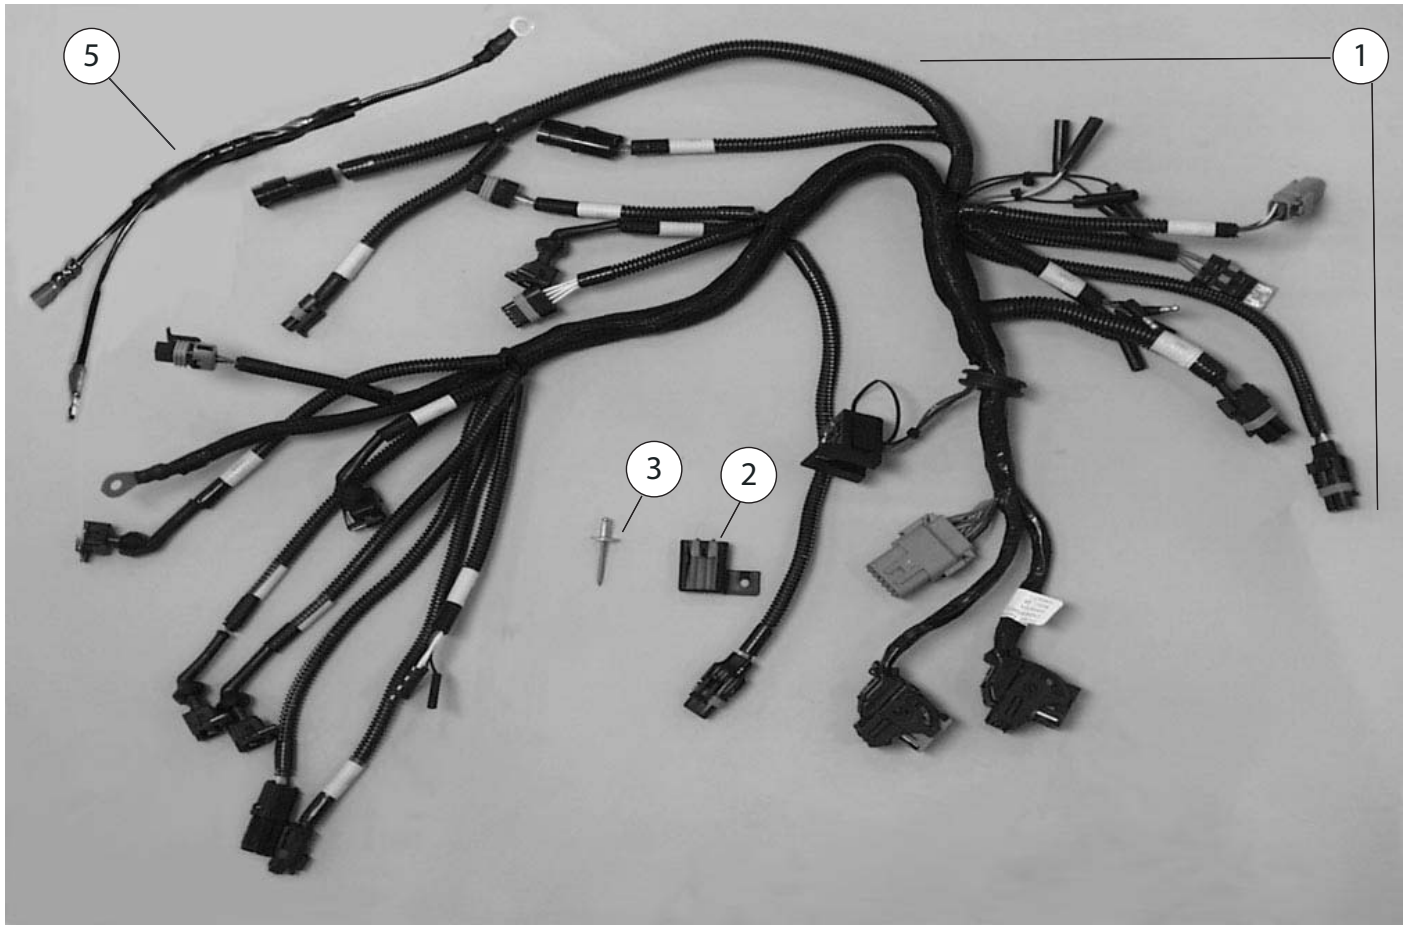

5	1	6000721					HARNESS CONNECTOR, DIODE	AS REQUIRED
4	1	453-6000677					FUSE, 20 AMP, YELLOW	NOT SHOWN
3	1	5001240					FUSE HOLDER RIVET	
2	1	443-5001435					FUSE HOLDER	
1	1	6000668-08					WIRING HARNESS	
ITEM NO	QTY REQD	DEALER PART NUMBER	MO	SP	BZ	CN	DESCRIPTION	NOTES
			MODEL					

WIRING HARNESS PARTS LIST