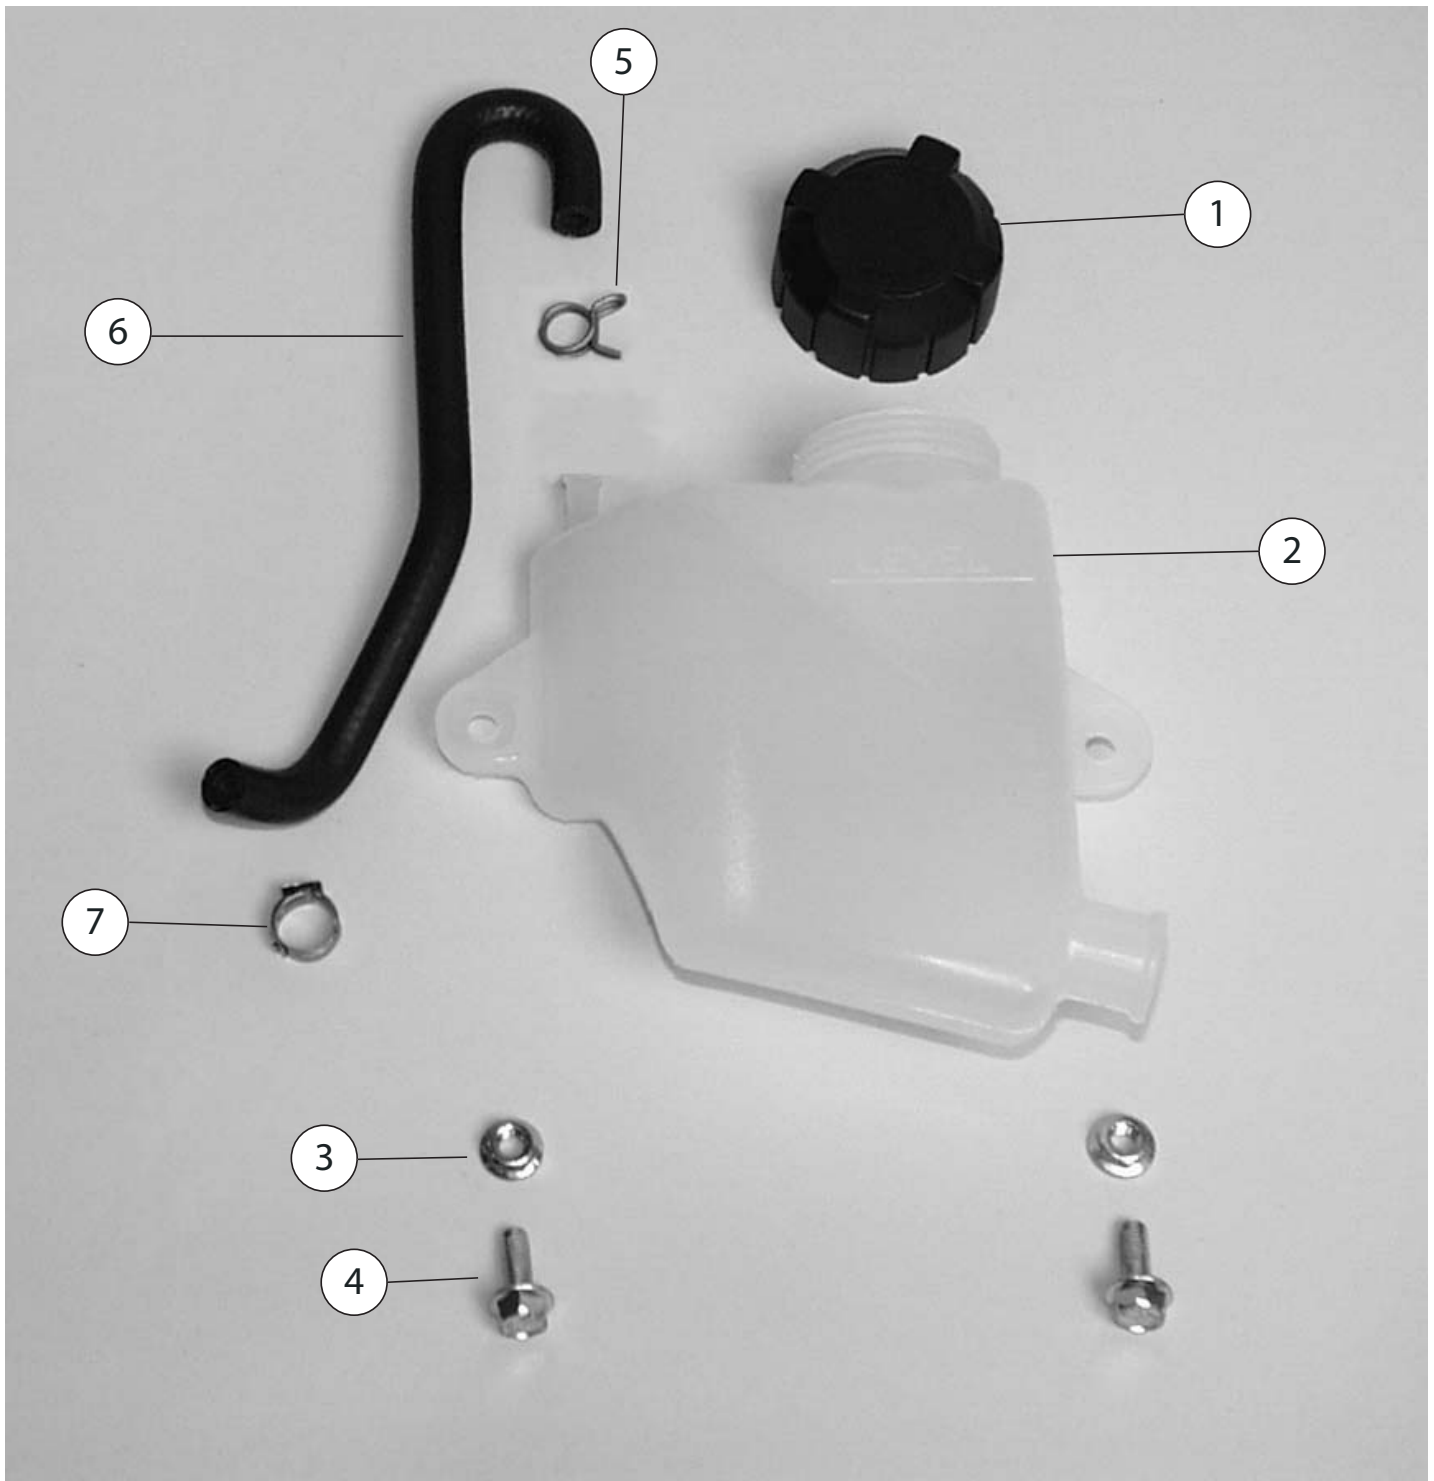

7	1	5001607						OTKR HSE CLAMP,12.3mm		
6	1	6000681						HOSE,COOLANT BLEED		
5	1	5002278						HOSE CLAMP,DOUBLE WIRE, 11mm		
4	2	5001013						FHB, M6X16 mm, NYLOK		
3	2	5000434						NUT, HEX FLANGE, M6		
2	1	6000220-05						COOLANT RESERVIOR BOTTLE	Before Cnbl Vin# 588 Use 403-6000715	
1	1	6000262						COOLANT BOTTLE CAP		
ITEM NO	QTY REQD	DEALER PART NUMBER	MO	SP	BZ	CN	DESCRIPTION		NOTES	
			MODEL							

COOLANT BOTTLE PARTS LIST